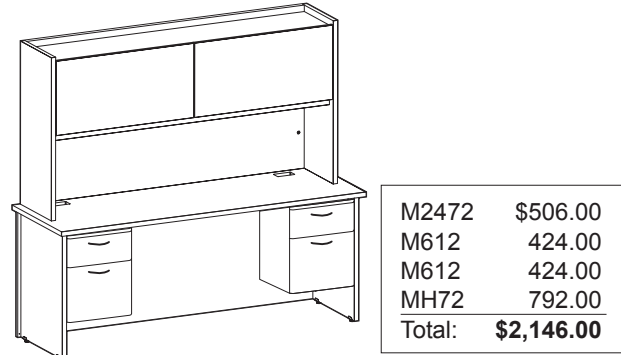

MODULAR

OFFICE FURNITURE CONFIGURATIONS

2400 Corner Hutch Workstation

3000 Conferencing "U"

Secretarial Return with Hutch

Space Saving "U"

MODULAR

OFFICE FURNITURE CONFIGURATIONS

3000 Corner Hutch Workstation
2400 Double Pedestal Desk

3000 "L" Workstation
2400 Conferencing "U"
