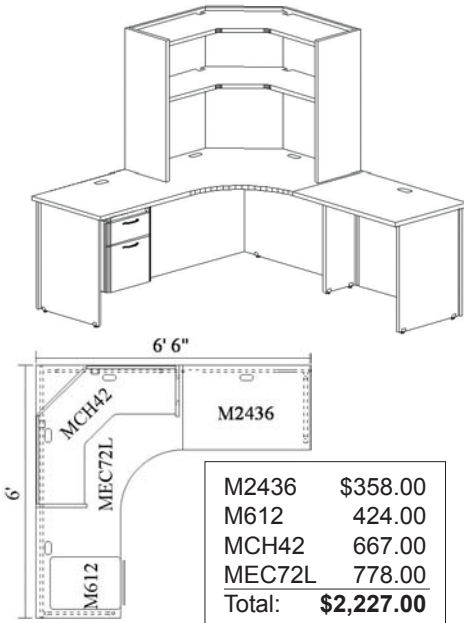

MODULAR

OFFICE FURNITURE CONFIGURATIONS

2400 Corner Hutch Workstation

3000 Conferencing "U"

Secretarial Return with Hutch

Space Saving "U"

MODULAR

OFFICE FURNITURE CONFIGURATIONS

3000 Corner Hutch Workstation
2400 Double Pedestal Desk

3000 "L" Workstation
2400 Conferencing "U"
