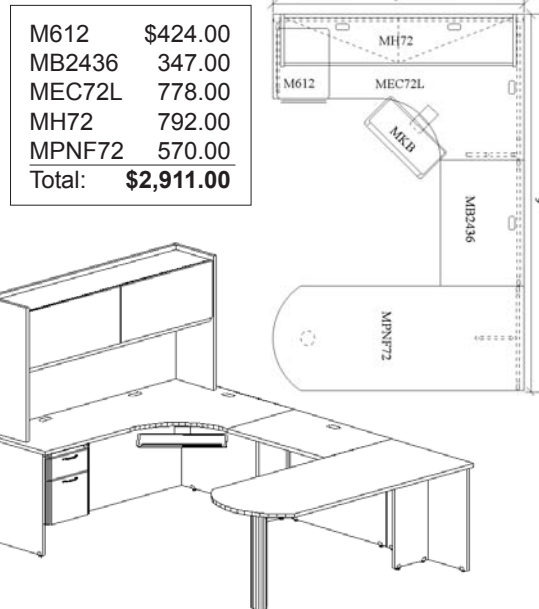

MODULAR

OFFICE FURNITURE CONFIGURATIONS

2400 Corner Hutch Workstation

3000 Conferencing "U"

Secretarial Return with Hutch

Space Saving "U"

MODULAR

OFFICE FURNITURE CONFIGURATIONS

3000 Corner Hutch Workstation
2400 Double Pedestal Desk

3000 "L" Workstation
2400 Conferencing "U"
