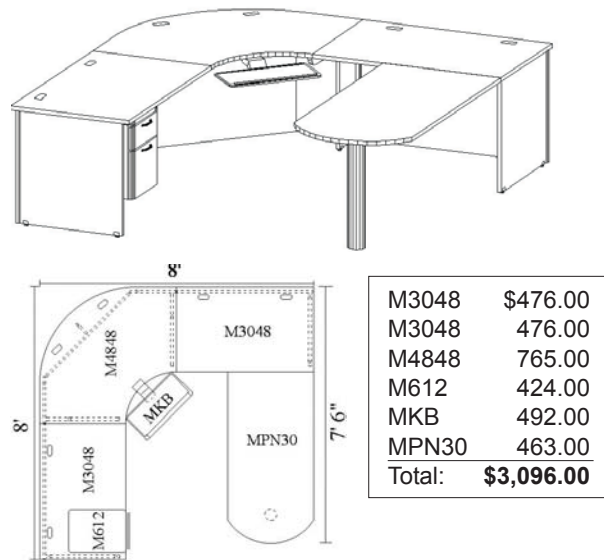

MODULAR

OFFICE FURNITURE CONFIGURATIONS

2400 Corner Hutch Workstation

3000 Conferencing "U"

Secretarial Return with Hutch

Space Saving "U"

MODULAR

OFFICE FURNITURE CONFIGURATIONS

3000 Corner Hutch Workstation
2400 Double Pedestal Desk

3000 "L" Workstation
2400 Conferencing "U"
