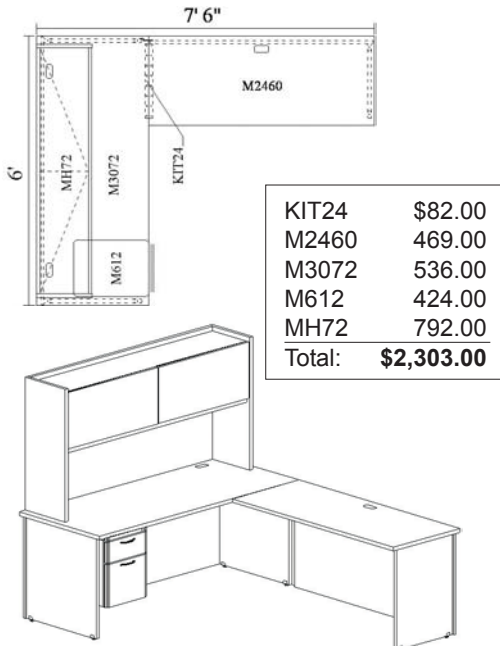

MODULAR

OFFICE FURNITURE CONFIGURATIONS

2400 Corner Hutch Workstation

3000 Conferencing "U"

Secretarial Return with Hutch

Space Saving "U"

MODULAR

OFFICE FURNITURE CONFIGURATIONS

3000 Corner Hutch Workstation
2400 Double Pedestal Desk

3000 "L" Workstation
2400 Conferencing "U"
