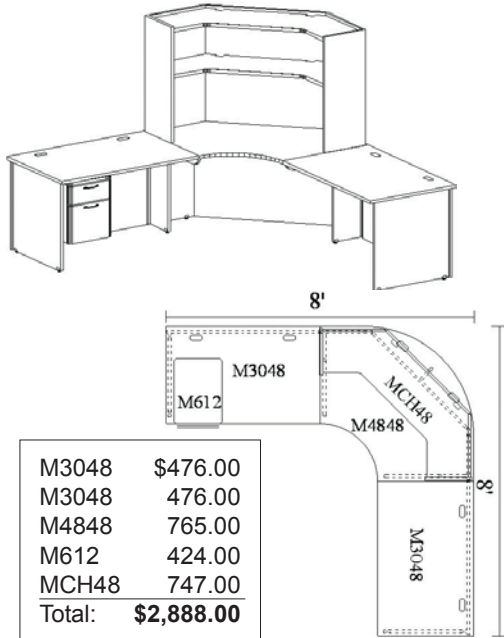

MODULAR

OFFICE FURNITURE CONFIGURATIONS

2400 Corner Hutch Workstation

3000 Conferencing "U"

Secretarial Return with Hutch

Space Saving "U"

MODULAR

OFFICE FURNITURE CONFIGURATIONS

3000 Corner Hutch Workstation
2400 Double Pedestal Desk

3000 "L" Workstation
2400 Conferencing "U"
