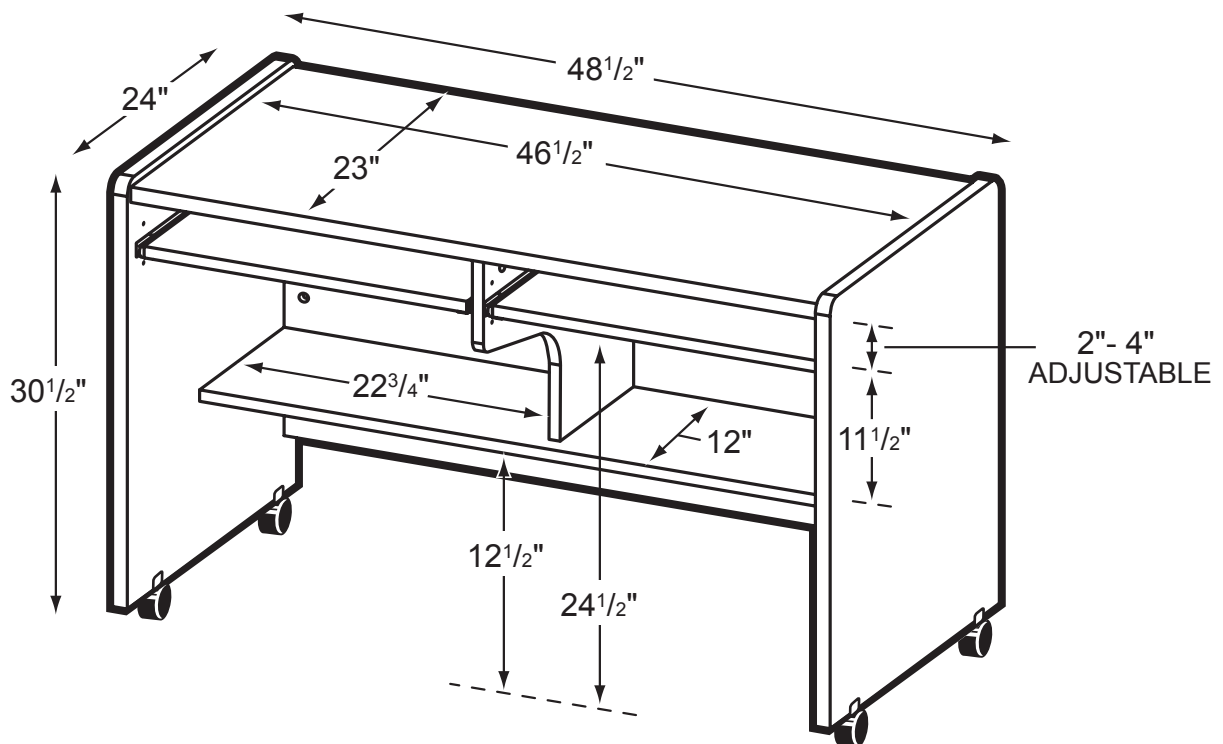

### Product Specs

- 1" thermal fused laminate top
- 3/4" thermal fused laminate
- Cam and post construction
- Matched edge banding
- Lower bookshelf
- Two side by side keyboards on 2/3 extension steel slide
- Keyboards are independently adjustable for height
- Reinforced 2" casters (2 locking)