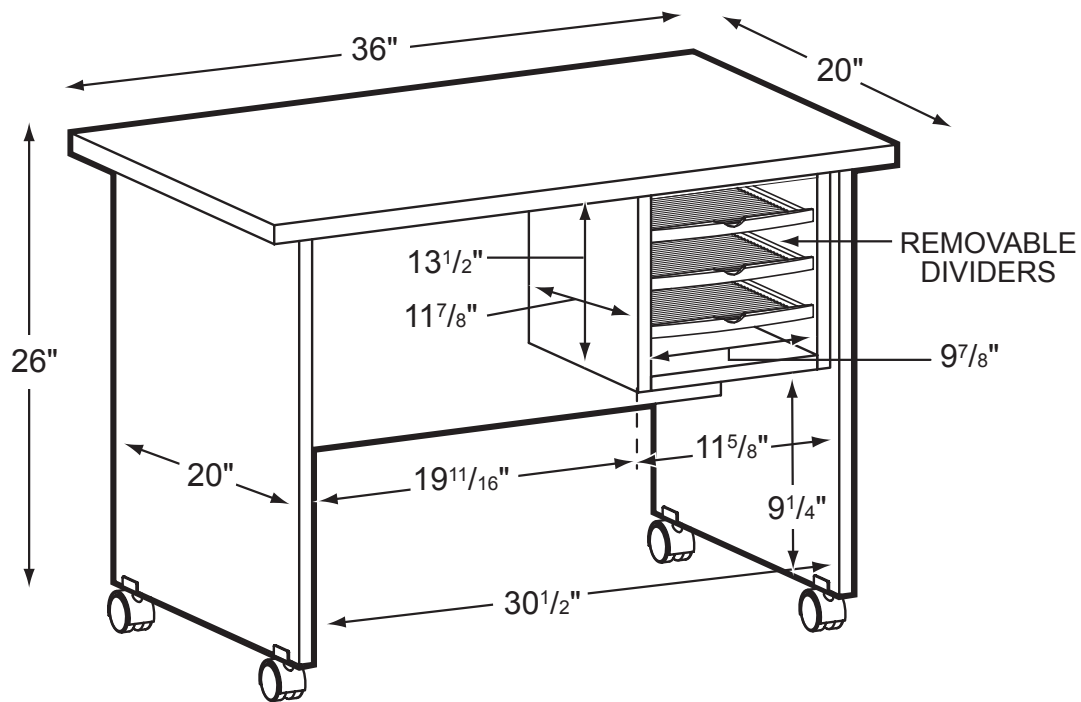

### Product Specs

- 1" thermal fused laminate top
- 3/4" thermal fused laminate
- Cam and post construction
- Matched edge banding
- 1/4" hardboard shelf w/ label holder
- Shelves adjust on 1-1/4" increments
- Turn out storage tray
- Reinforced 2" casters (2 locking)