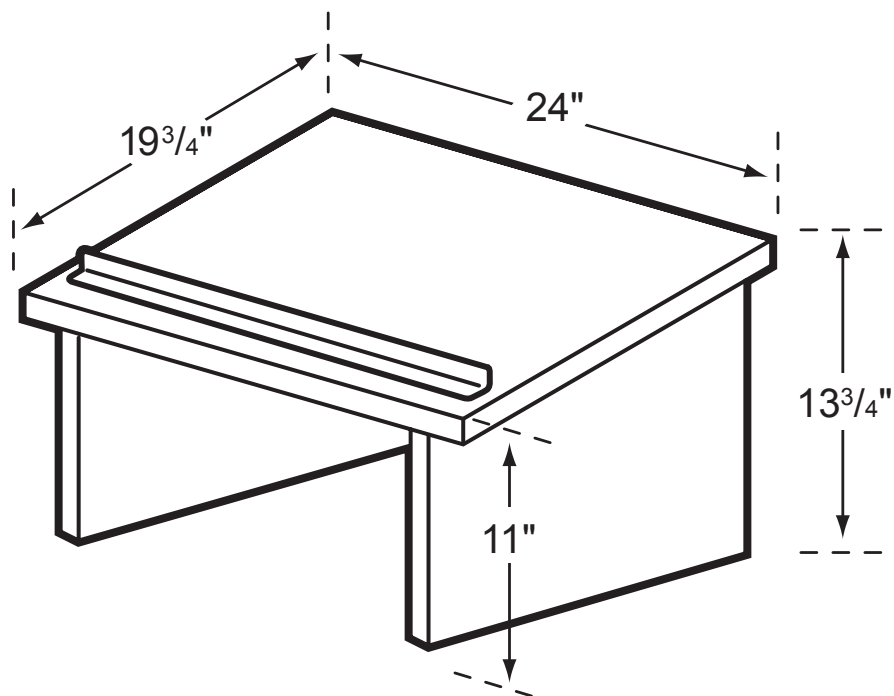

## Table Top Lectern

---

### Product Specs

---

- 3/4" thermal fused laminate
- Matched edge banding
- Cam and post construction
- Pencil stop