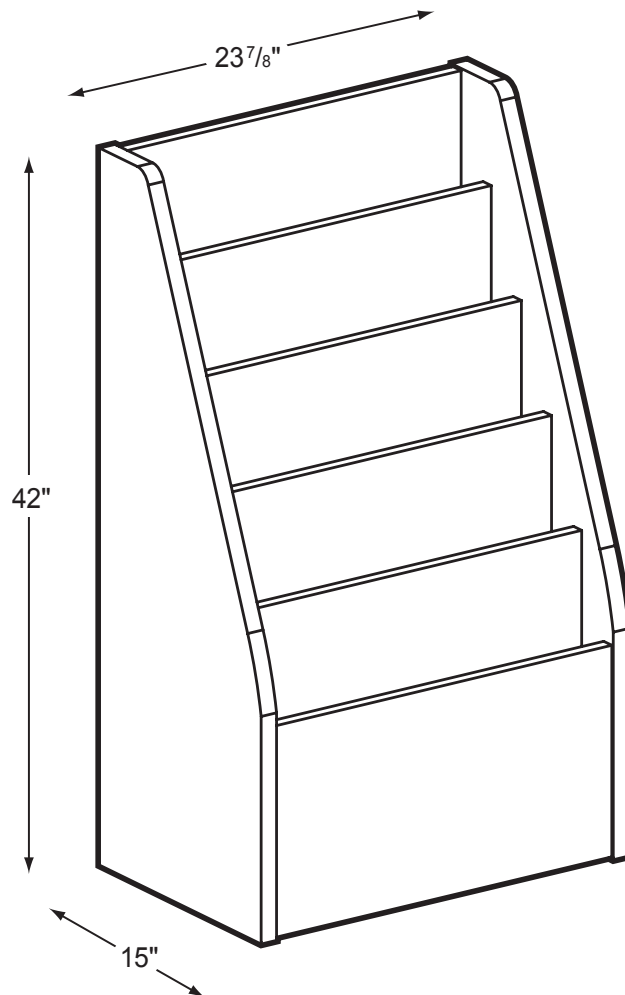

IRONWOOD
MANUFACTURING

GLACIER
LIBRARY FURNITURE

LFMD

Magazine Display

Product Specs

- 1" thermal fused laminate sides
- 3/4" thermal fused laminate back shelves and kick
- Cam and post construction
- Matched edge banding