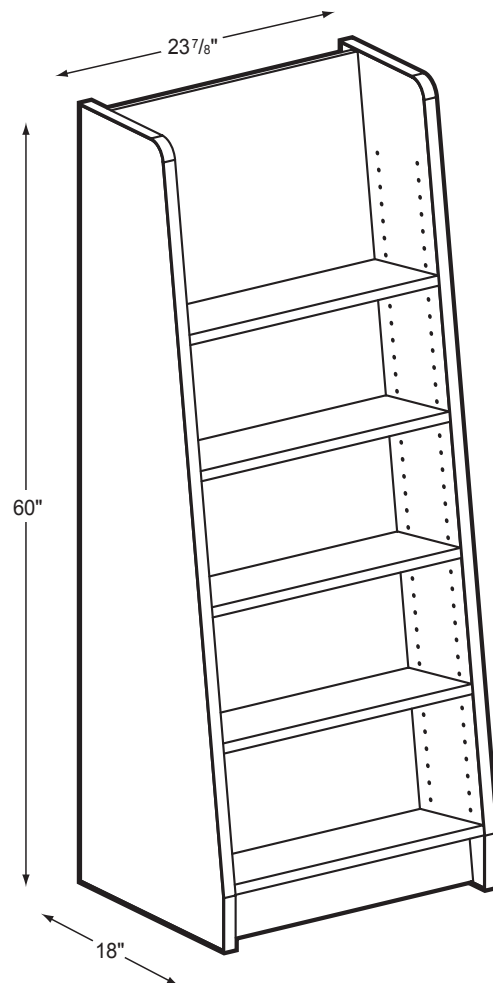

IRONWOOD
MANUFACTURING

GLACIER
LIBRARY FURNITURE

LFPD

Paperback Display

Product Specs

- 1" thermal fused laminate sides
- 3/4" thermal fused laminate back shelves and kick
- Cam and post construction
- Matched edge banding