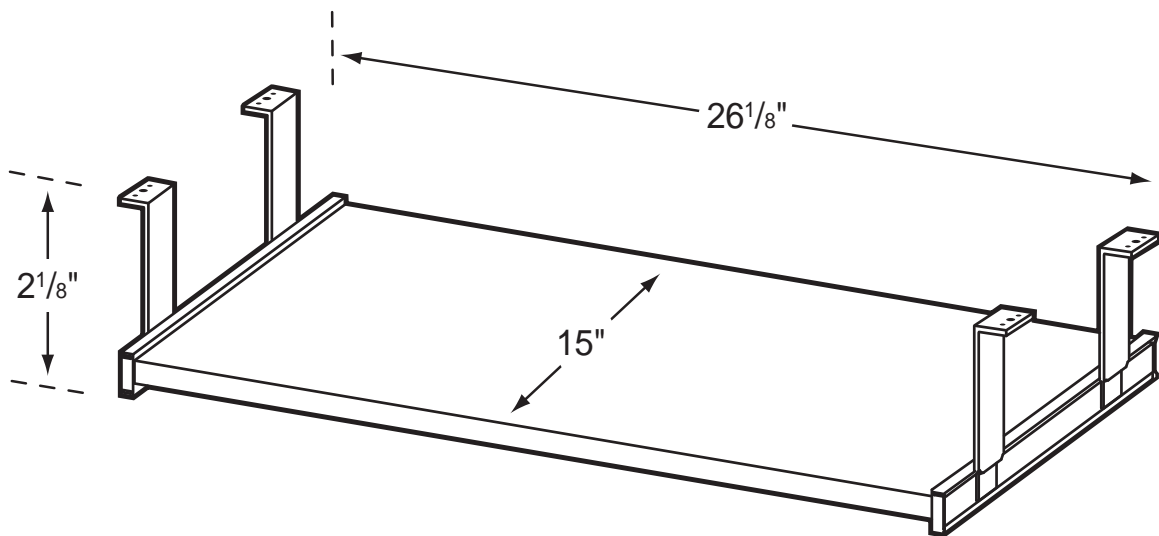

MKS

Pull-Out Keyboard

Product Specs

- 3/4" thermal fused laminate
- Attached edge banding
- Top mount full extension steel slide