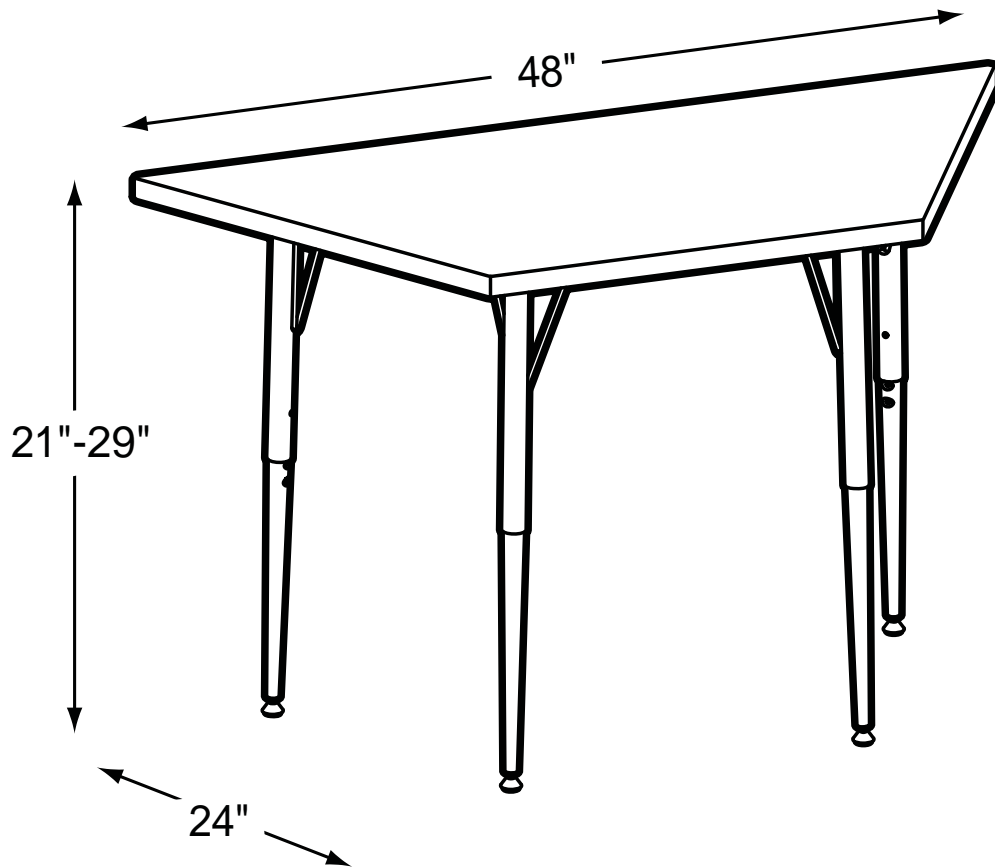

# 2448T-TL

## Trapeziod Tapered Leg Table

### Product Specs

- Adujustable taper legs
- Black/chrome
- Quick mount bracket
- Adjustment range 21"- 29"
- Double screw adjustment
- Swivel guide
- 16 gauge
- 14 gauge insert
- Spans longer than 60"  
Include 1 1/2 angle spanner