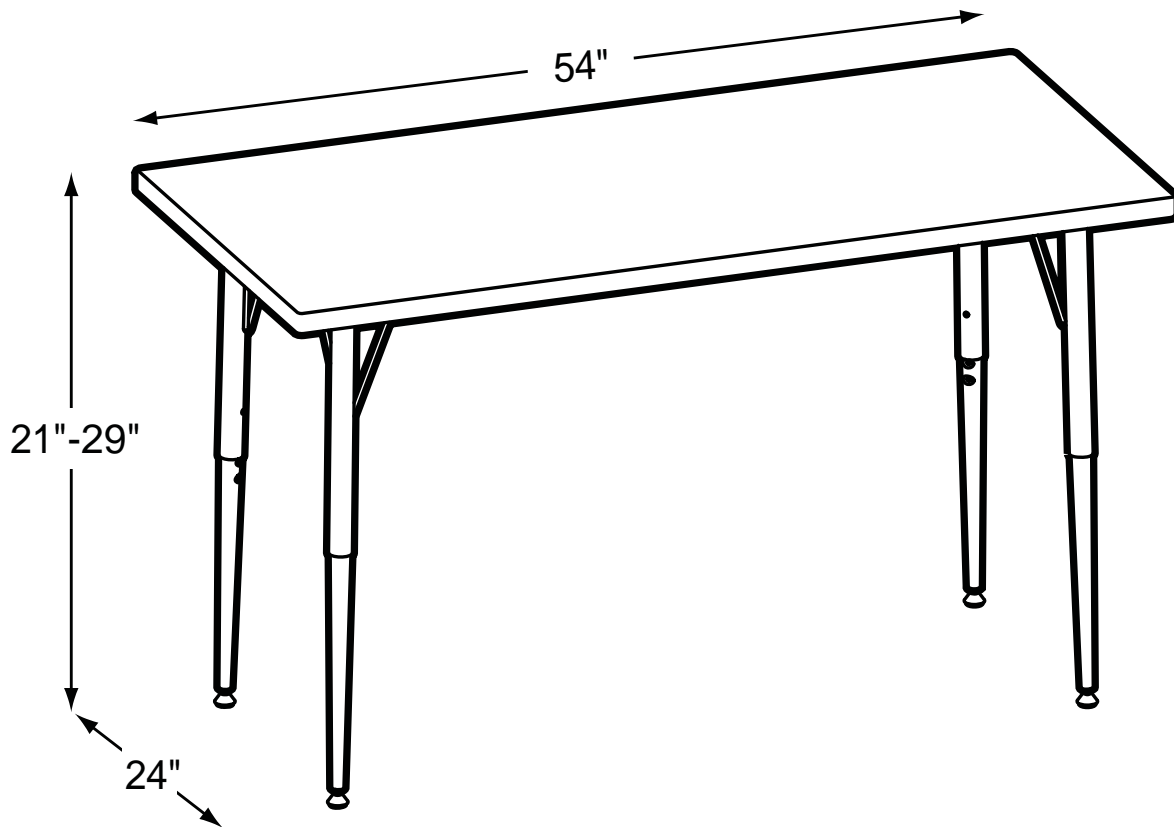

IRONWOOD
MANUFACTURING

2454-TL

Tapered Leg Table

Product Specs

- Adujustable taper legs
- Black/chrome
- Quick mount bracket
- Adjustment range 21"- 29"
- Double screw adjustment
- Swivel guide
- 16 gauge
- 14 gauge insert
- Spans longer than 60"
Include 1 1/2 angle spanner