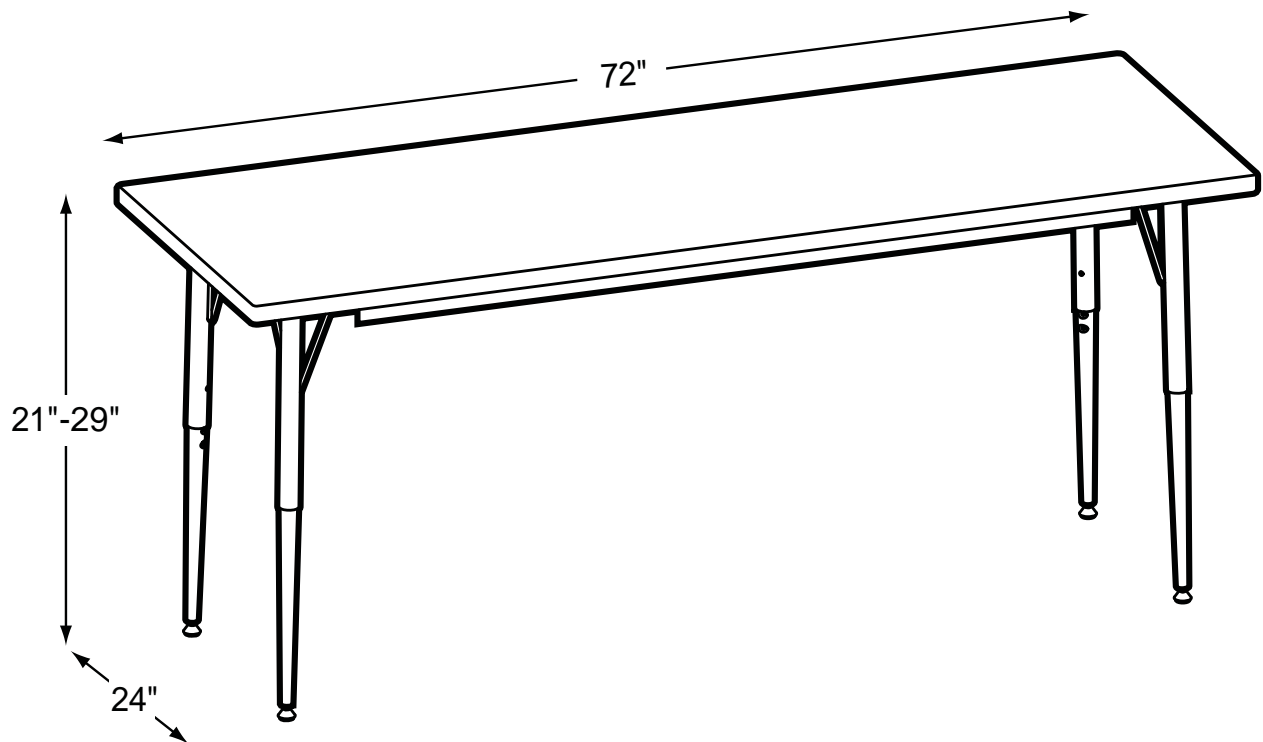

2472-TL

Tapered Leg Table

Product Specs

- Adjustable taper legs
- Black/chrome
- Quick mount bracket
- Adjustment range 21" - 29"
- Double screw adjustment
- Swivel guide
- 16 gauge
- 14 gauge insert
- Spans longer than 60"
Include 1 1/2 angle spanner