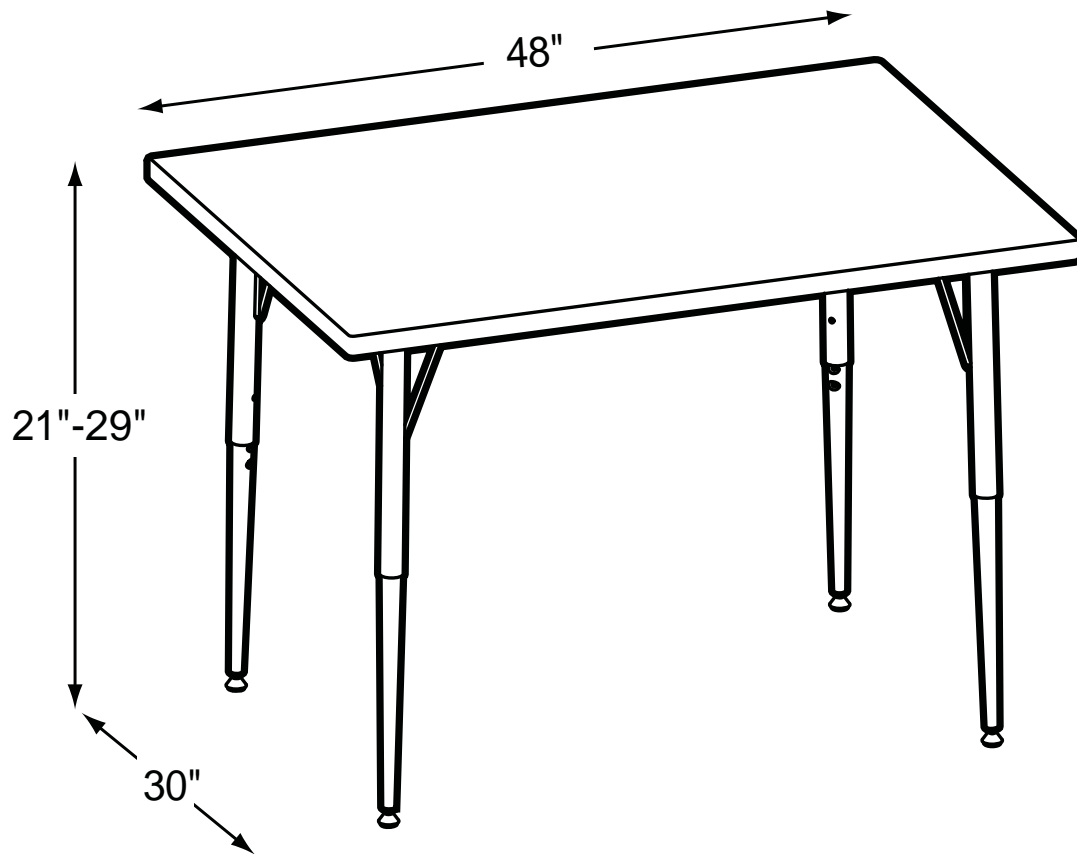

IRONWOOD
MANUFACTURING

3048-TL

Tapered Leg Table

Product Specs

- Adujustable taper legs
- Black/chrome
- Quick mount bracket
- Adjustment range 21"- 29"
- Double screw adjustment
- Swivel guide
- 16 gauge
- 14 gauge insert
- Spans longer than 60"
Include 1 1/2 angle spanner