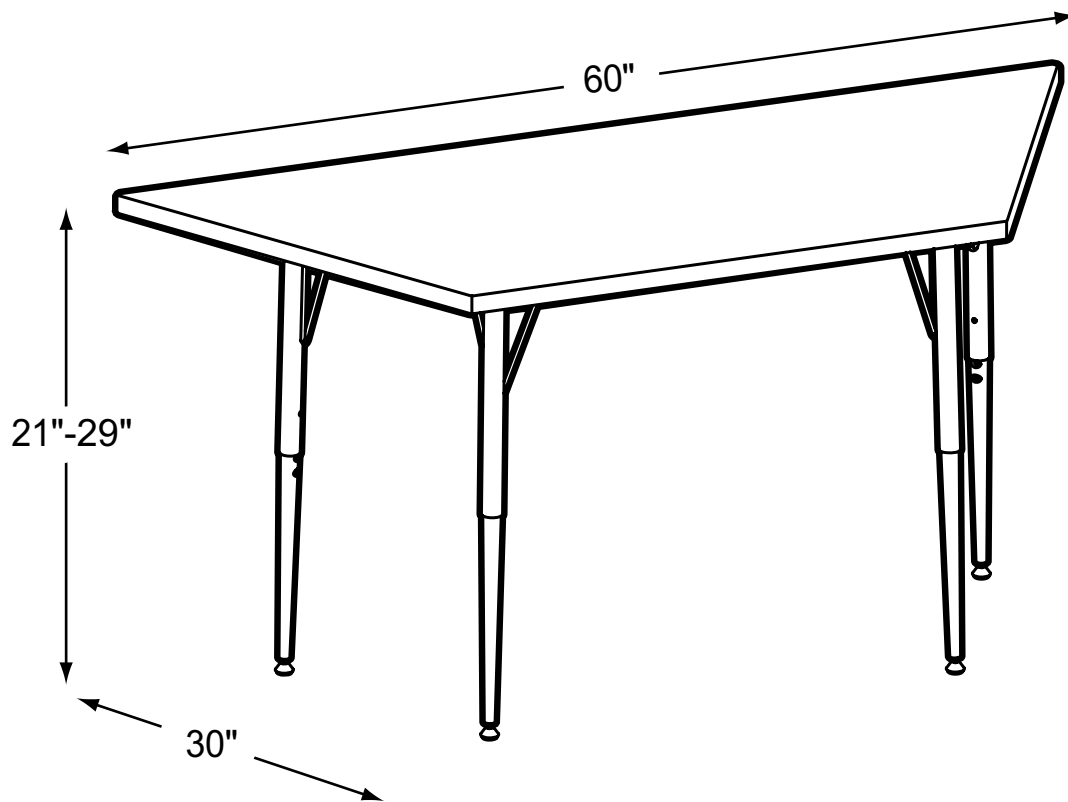

IRONWOOD
MANUFACTURING

3060T-TL

Trapeziod Tapered Leg Table

Product Specs

- Adujustable taper legs
- Black/chrome
- Quick mount bracket
- Adjustment range 21"- 29"
- Double screw adjustment
- Swivel guide
- 16 gauge
- 14 gauge insert
- Spans longer than 60"
Include 1 1/2 angle spanner