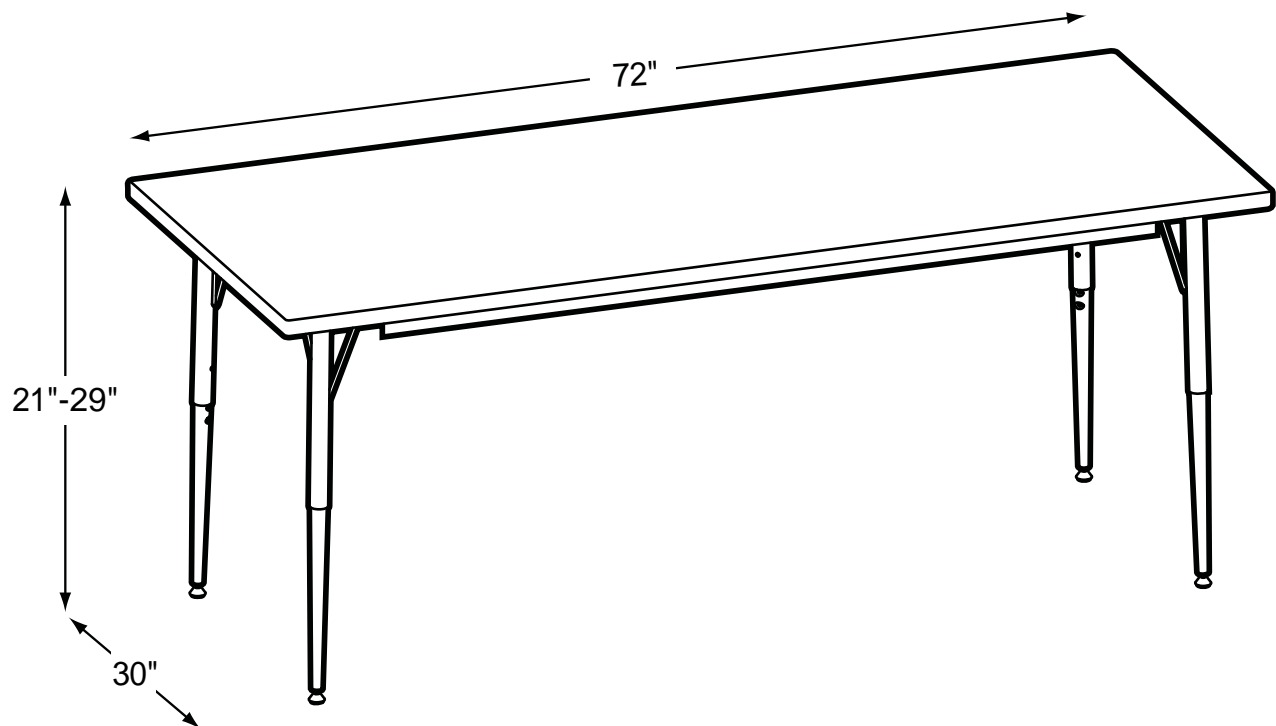

3072-TL

Tapered Leg Table

Product Specs

- Adujustable taper legs
- Black/chrome
- Quick mount bracket
- Adjustment range 21" - 29"
- Double screw adjustment
- Swivel guide
- 16 gauge
- 14 gauge insert
- Spans longer than 60"
Include 1 1/2 angle spanner