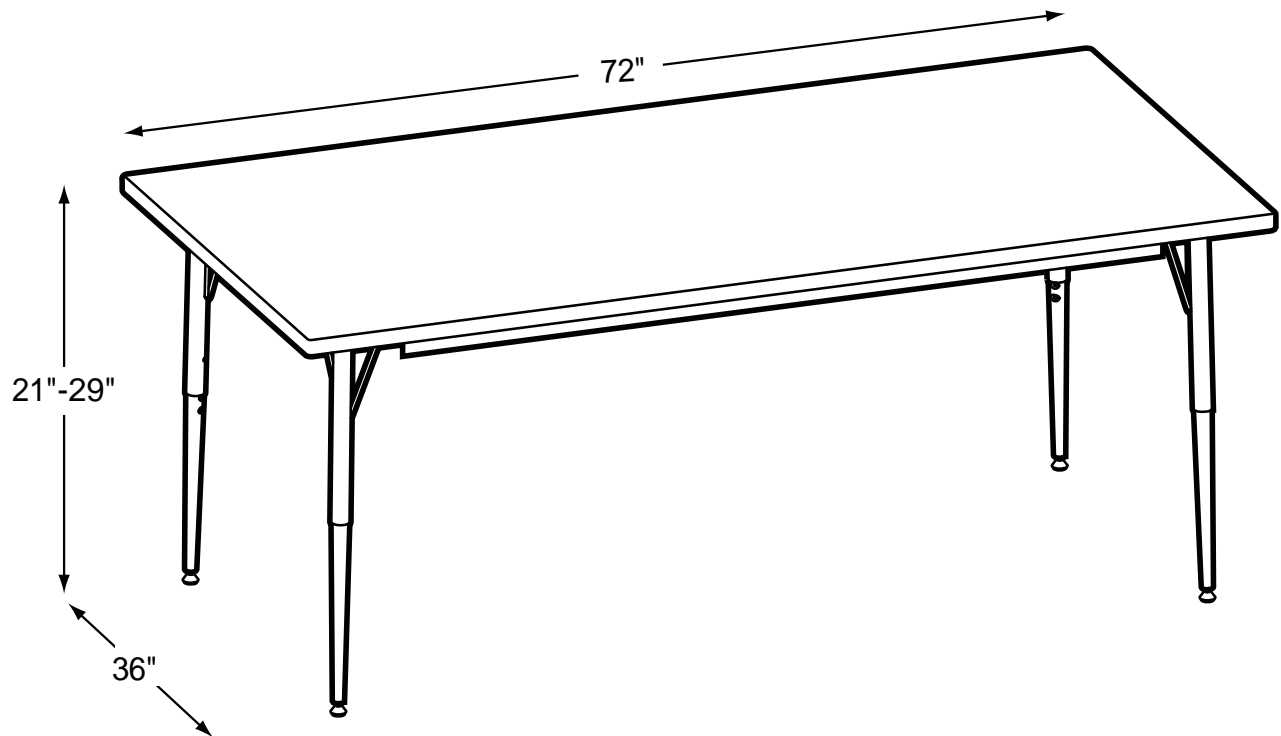

# 3672-TL

## Tapered Leg Table

### Product Specs

- Adujustable taper legs
- Black/chrome
- Quick mount bracket
- Adjustment range 21"- 29"
- Double screw adjustment
- Swivel guide
- 16 gauge
- 14 gauge insert
- Spans longer than 60"  
Include 1 1/2 angle spanner