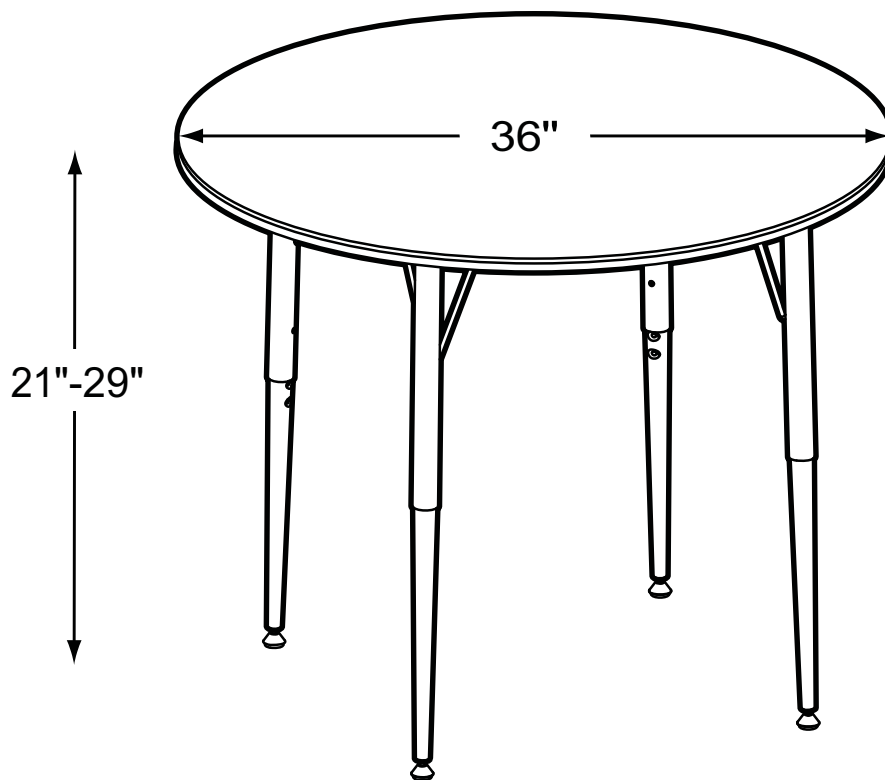

36R-TL

Round Tapered Leg Table

Product Specs

- Adjustable taper legs
- Black/chrome
- Quick mount bracket
- Adjustment range 21" - 29"
- Double screw adjustment
- Swivel guide
- 16 gauge
- 14 gauge insert
- Spans longer than 60"
Include 1 1/2 angle spanner