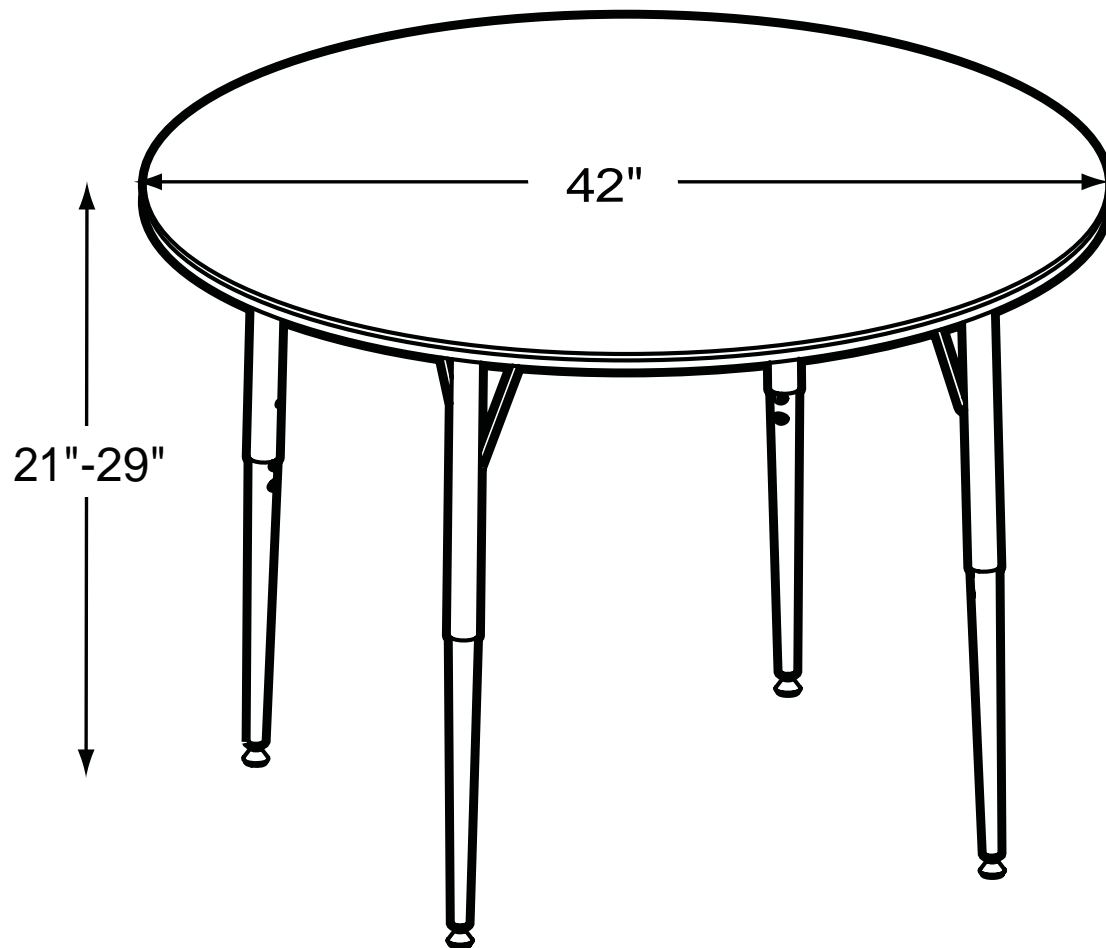

42r

Tapered Leg Table

Product Specs

- Adujustable taper legs
- Black/chrome
- Quick mount bracket
- Adjustment range 21"- 29"
- Double screw adjustment
- Swivel guide
- 16 gauge
- 14 gauge insert
- Spans longer than 60"
Include 1 1/2 angle spanner