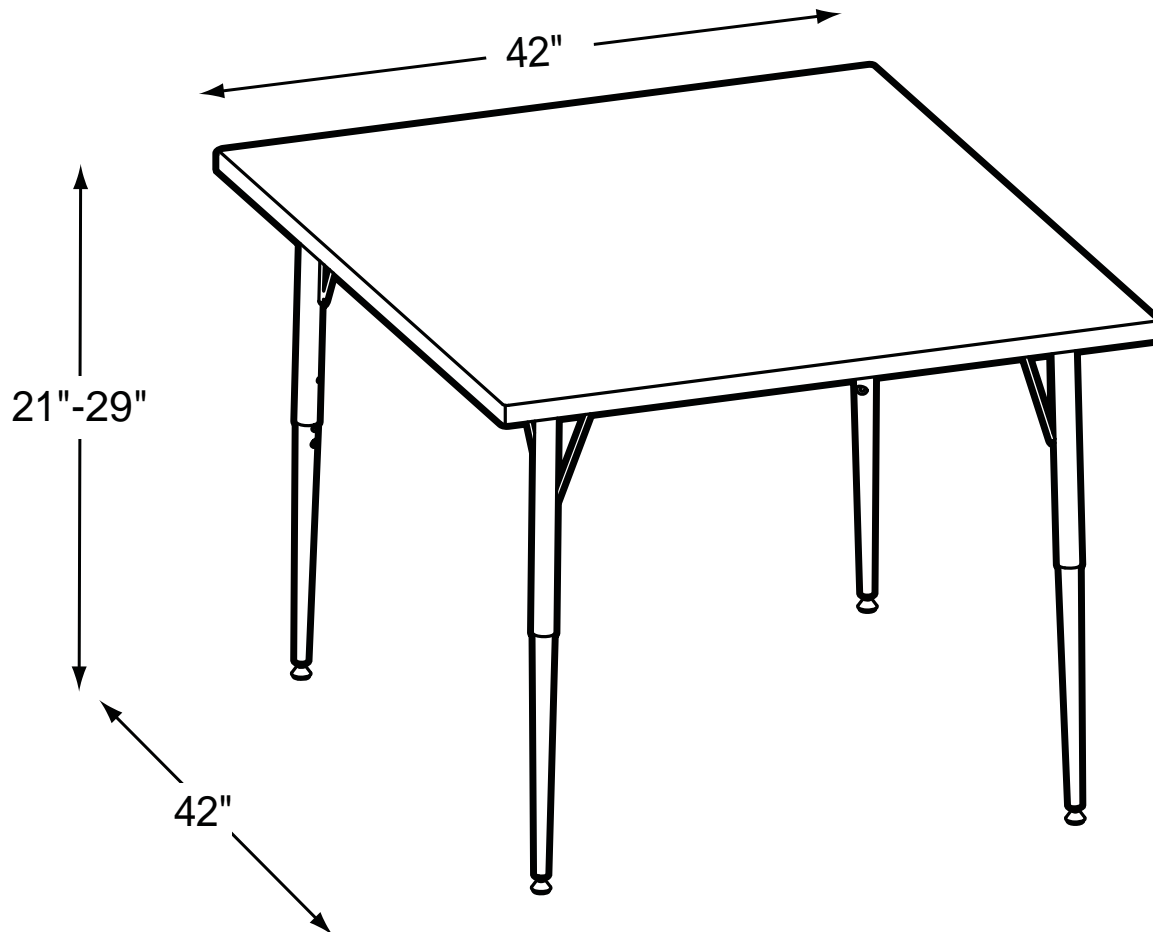

42S-TL

Square Tapered Leg Table

Product Specs

- Adujustable taper legs
- Black/chrome
- Quick mount bracket
- Adjustment range 21"- 29"
- Double screw adjustment
- Swivel guide
- 16 gauge
- 14 gauge insert
- Spans longer than 60"
Include 1 1/2 angle spanner