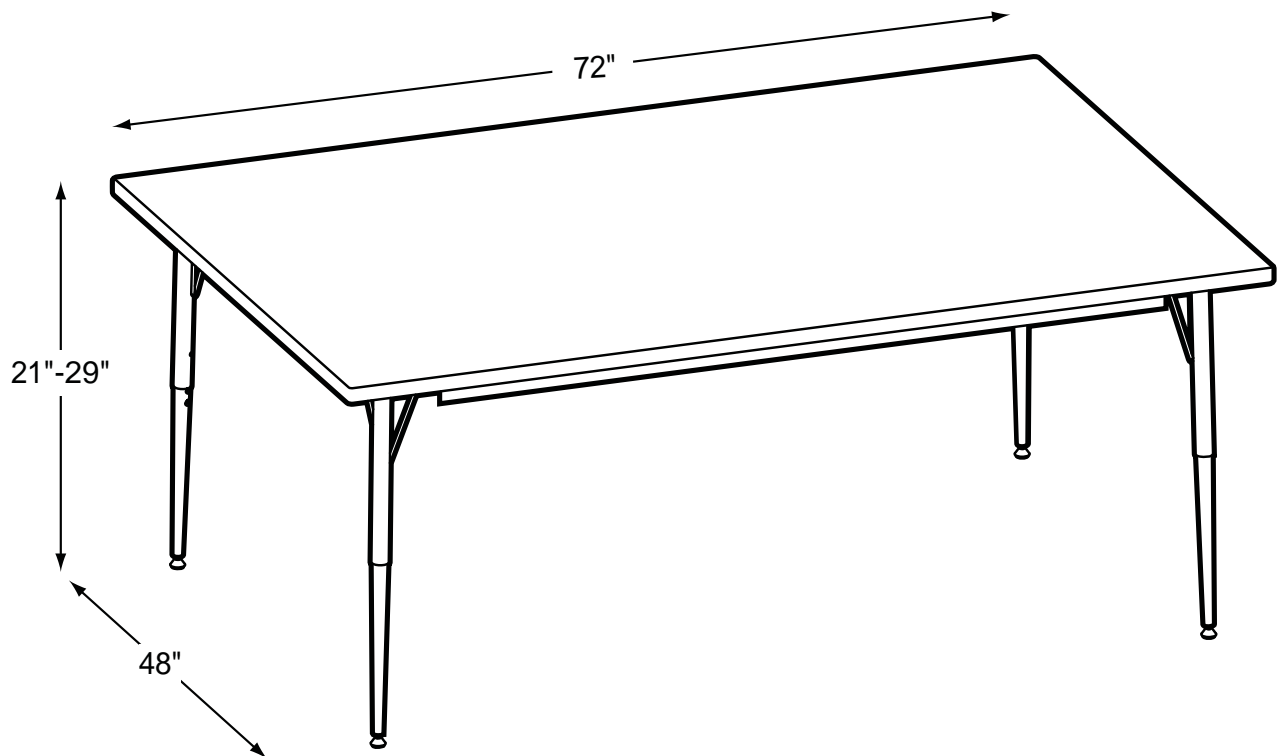

4872-TL

Tapered Leg Table

Product Specs

- Adujustable taper legs
- Black/chrome
- Quick mount bracket
- Adjustment range 21" - 29"
- Double screw adjustment
- Swivel guide
- 16 gauge
- 14 gauge insert
- Spans longer than 60"
Include 1 1/2 angle spanner