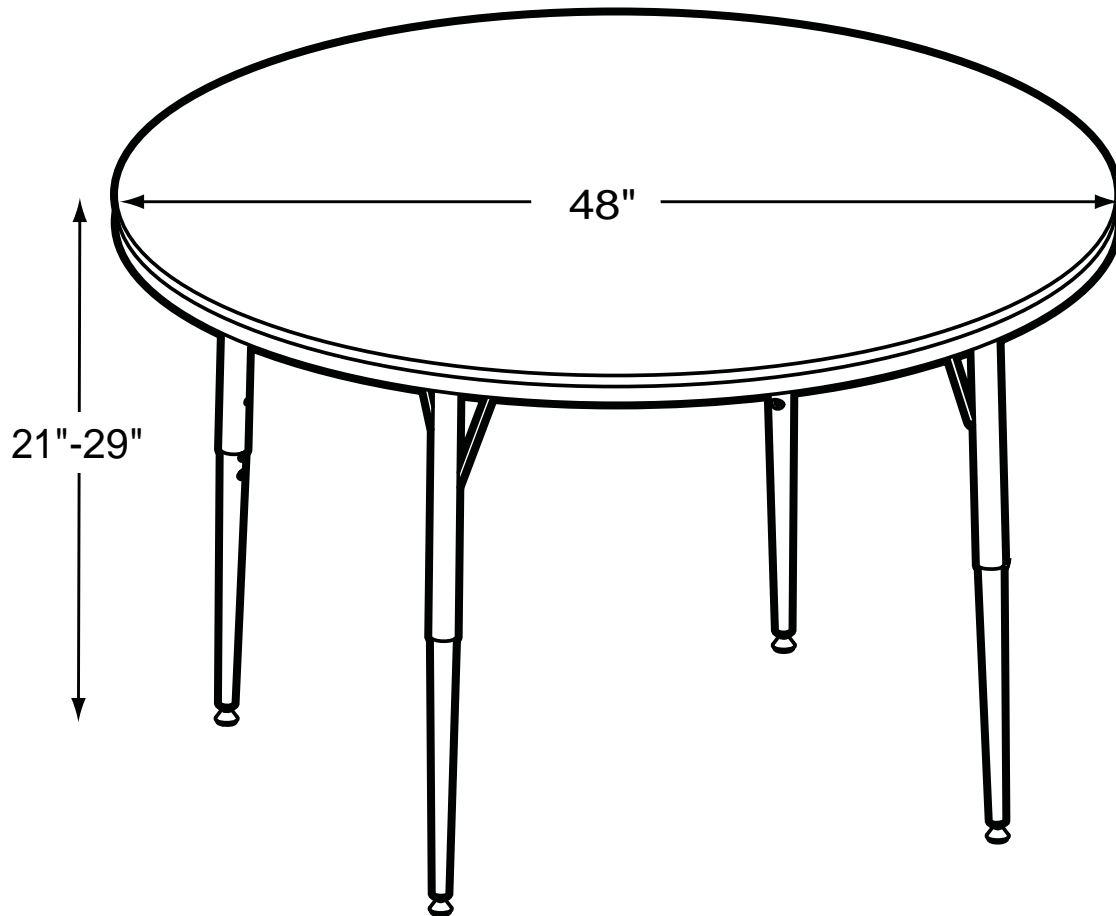

48R-TL

Round Tapered Leg Table

Product Specs

- Adujustable taper legs
- Black/chrome
- Quick mount bracket
- Adjustment range 21"- 29"
- Double screw adjustment
- Swivel guide
- 16 gauge
- 14 gauge insert
- Spans longer than 60"
Include 1 1/2 angle spanner

0409