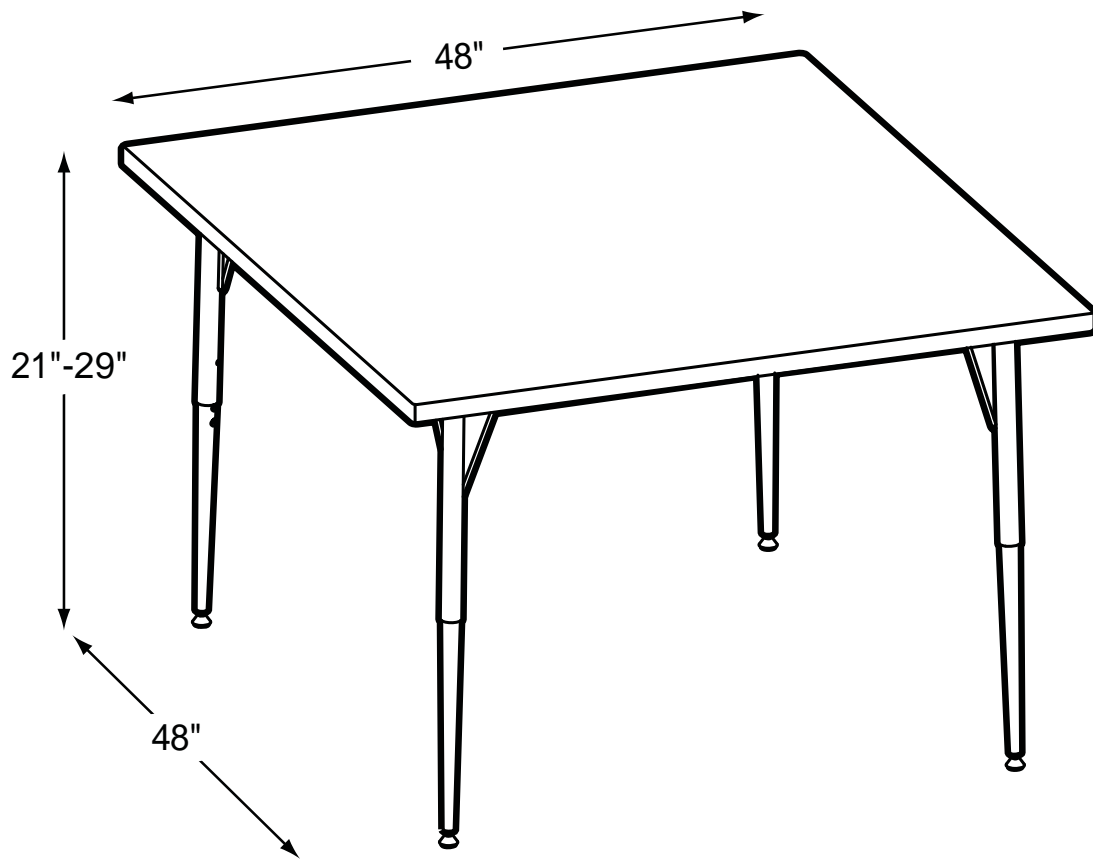

IRONWOOD
MANUFACTURING

48S-TL

Square Tapered Leg Table

Product Specs

- Adujustable taper legs
- Black/chrome
- Quick mount bracket
- Adjustment range 21"- 29"
- Double screw adjustment
- Swivel guide
- 16 gauge
- 14 gauge insert
- Spans longer than 60"
Include 1 1/2 angle spanner