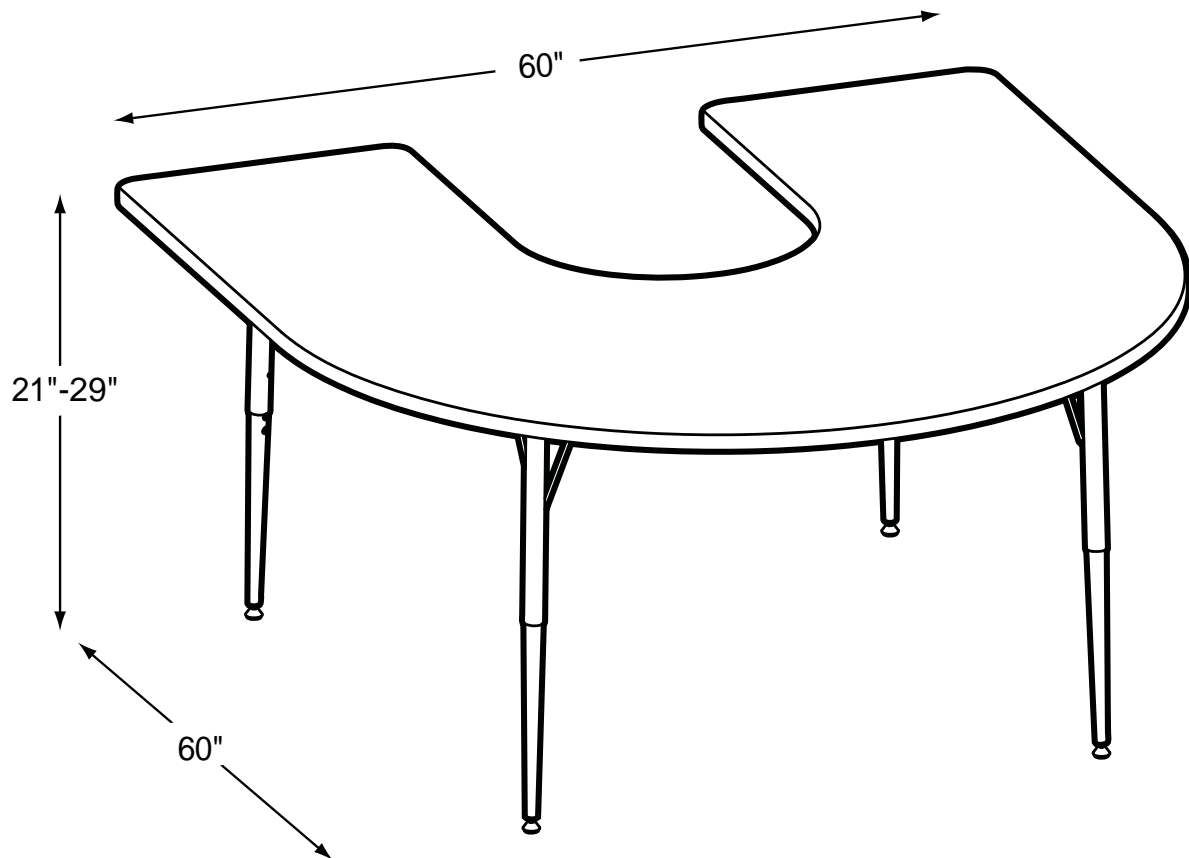

# 6060HS-TL

## Horseshoe Tapered Leg Table

### Product Specs

- Adjustable taper legs
- Black/chrome
- Quick mount bracket
- Adjustment range 21" - 29"
- Double screw adjustment
- Swivel guide
- 16 gauge
- 14 gauge insert
- Spans longer than 60"  
Include 1 1/2 angle spanner