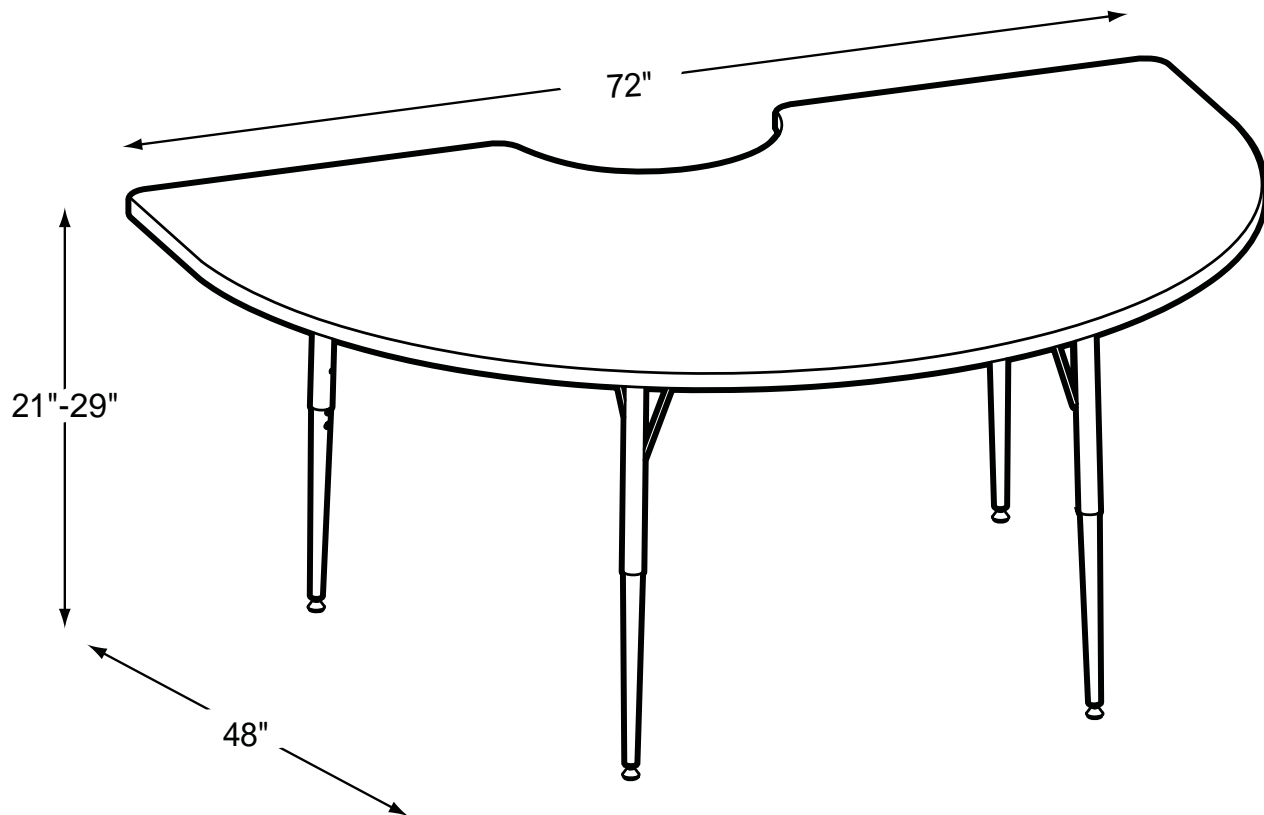

72K-TL

Kidney Tapered Leg Table

Product Specs

- Adujustable taper legs
- Black/chrome
- Quick mount bracket
- Adjustment range 21"- 29"
- Double screw adjustment
- Swivel guide
- 16 gauge
- 14 gauge insert
- Spans longer than 60"
Include 1 1/2 angle spanner