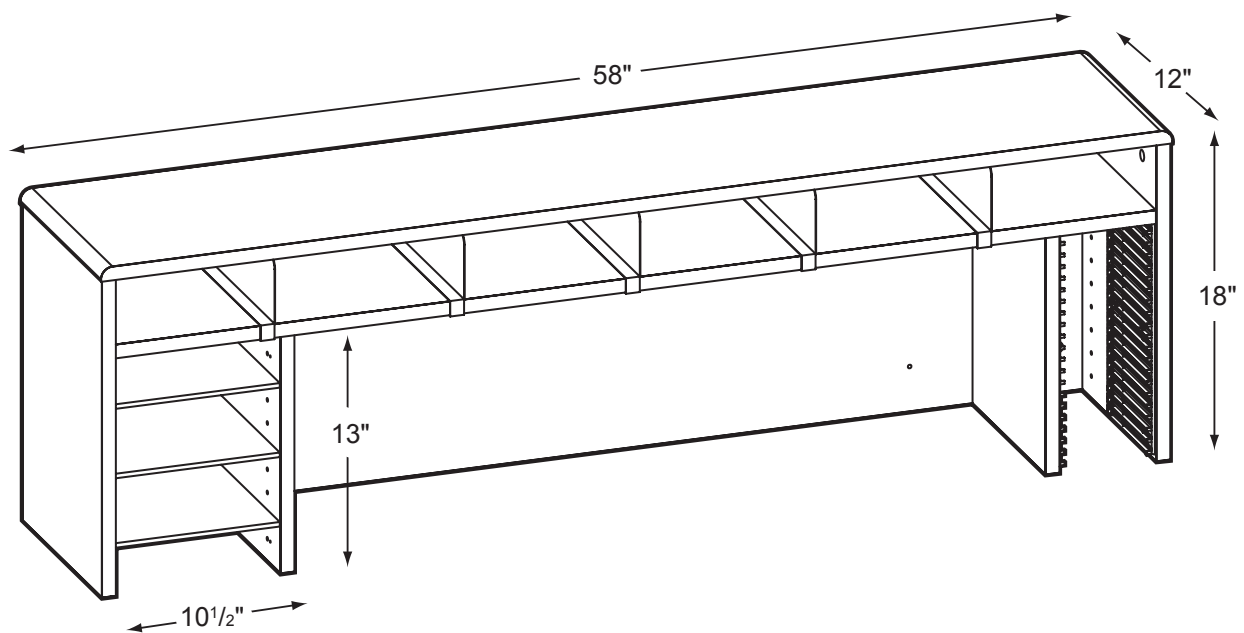

DTO-CD

Desk Top Organizer CD Storage

Product Specs

- 3/4" thermal fused laminate
- Cam and post construction
- Matched edge banding
- 1/4" hardboard folio shelf w/ label holder
- Shelves adjust on 1-1/4" increments
- 18ga. Moveable shelf dividers
- 20 CD storage rack
- Finished back