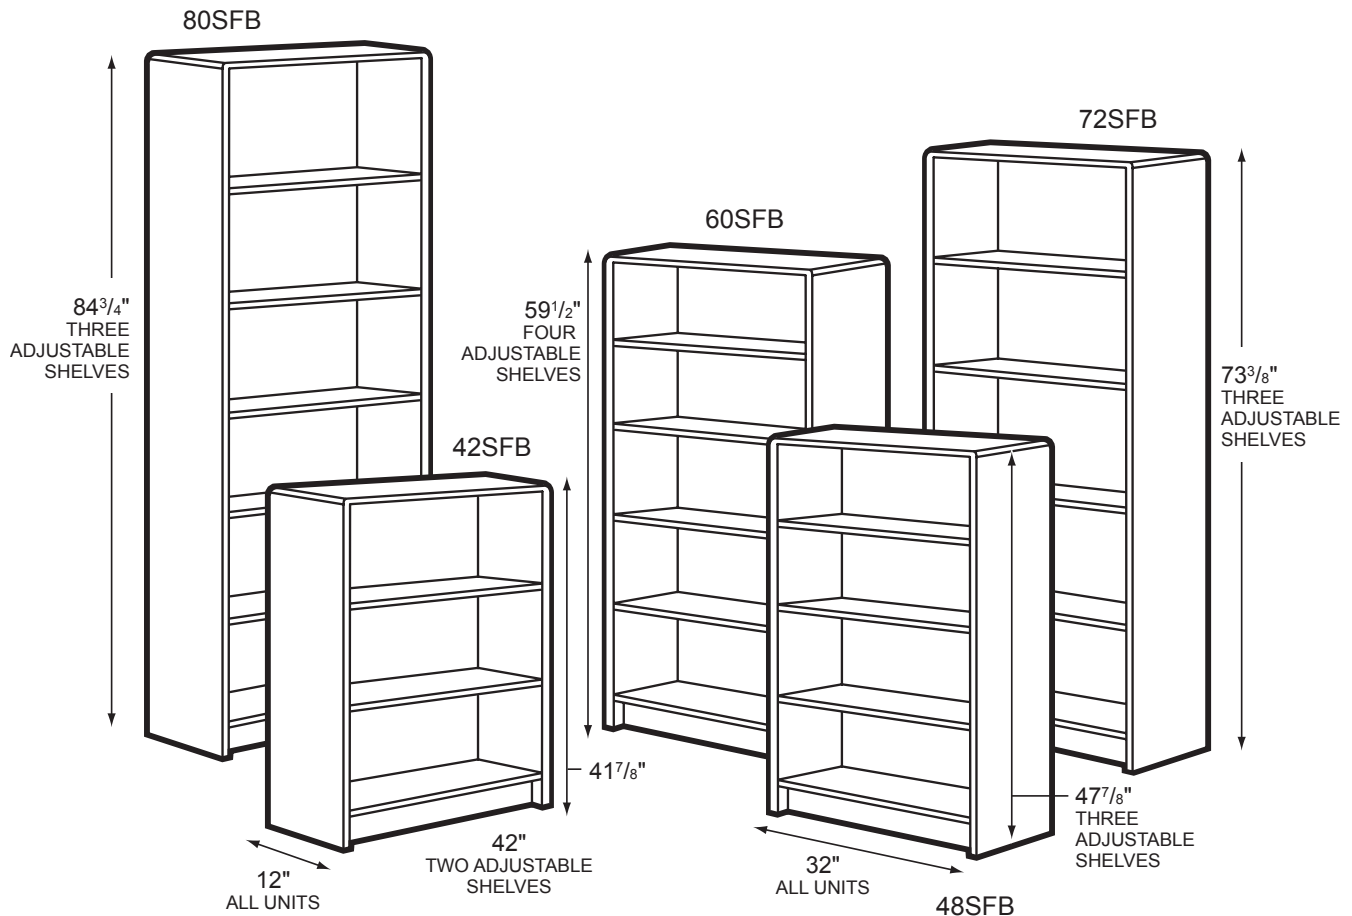

SFB

Summit Bookcases

Product Specs

- 1" thermal fused sides and shelves
- 3/4" thermal fused laminate top, bottom & kick
- Cam and post construction
- Matched edge banding
- Adjustable shelves on 1-1/4" increments
- Center fixed shelf on 72SFB & 84SFB
- Soft formed radius on ends on top
- 1/4" back