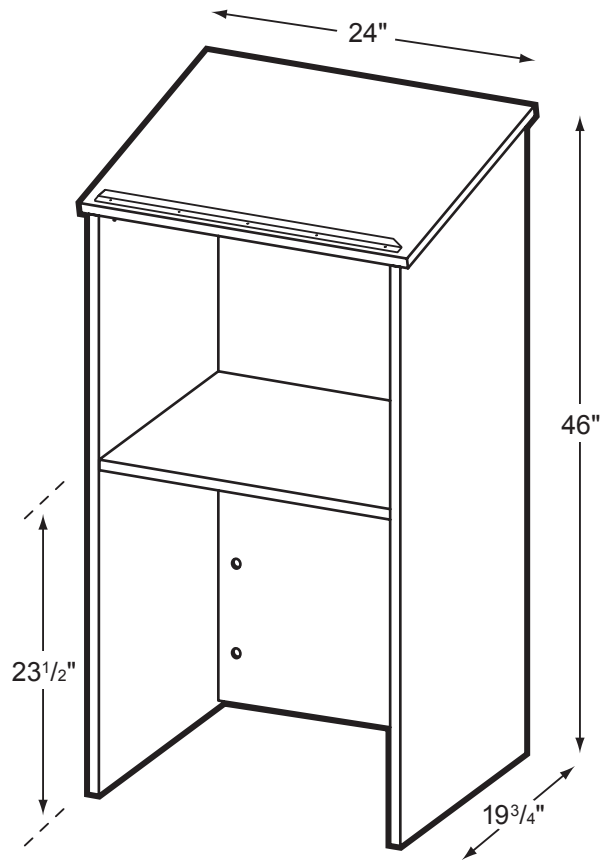

IRONWOOD
MANUFACTURING

SL

Stand-Up Lecturn

Product Specs

- 3/4" thermal fused laminate
- Cam and post construction
- Matched edge banding
- Pencil stop
- Storage shelf

1107