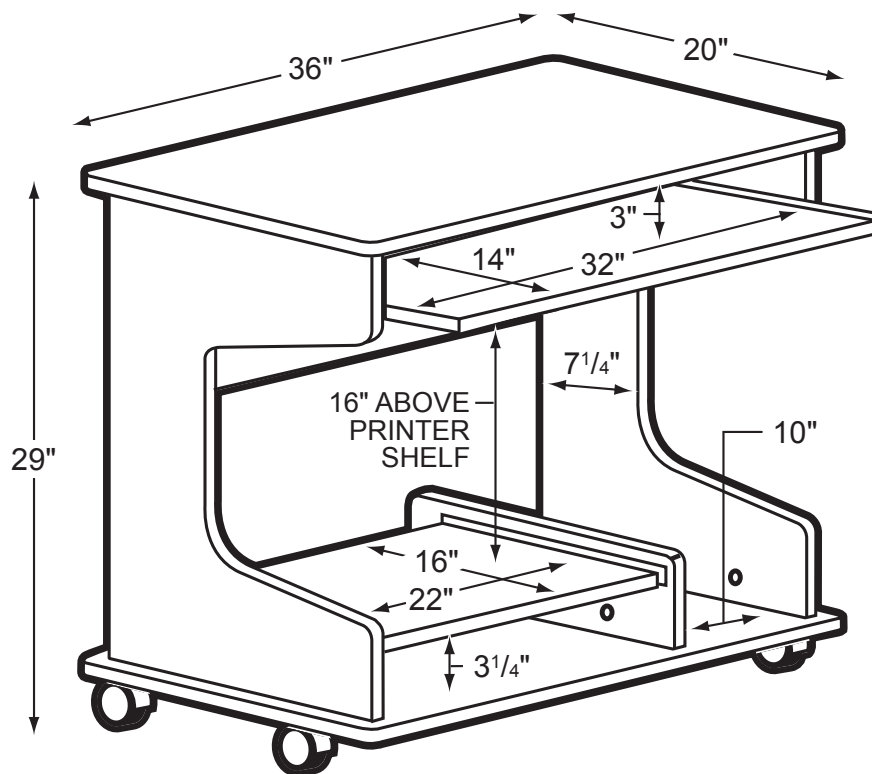

TBUD

Tower Buddy

Product Specs

- 3/4" thermal fused laminate
- Cam and post construction
- Matched edge banding
- Keyboard shelf on 2/3 extension steel slide
- Pull out printer shelf on 2/3 extension steel slide
- Tower storage area
- 2" plate casters (2 locking)