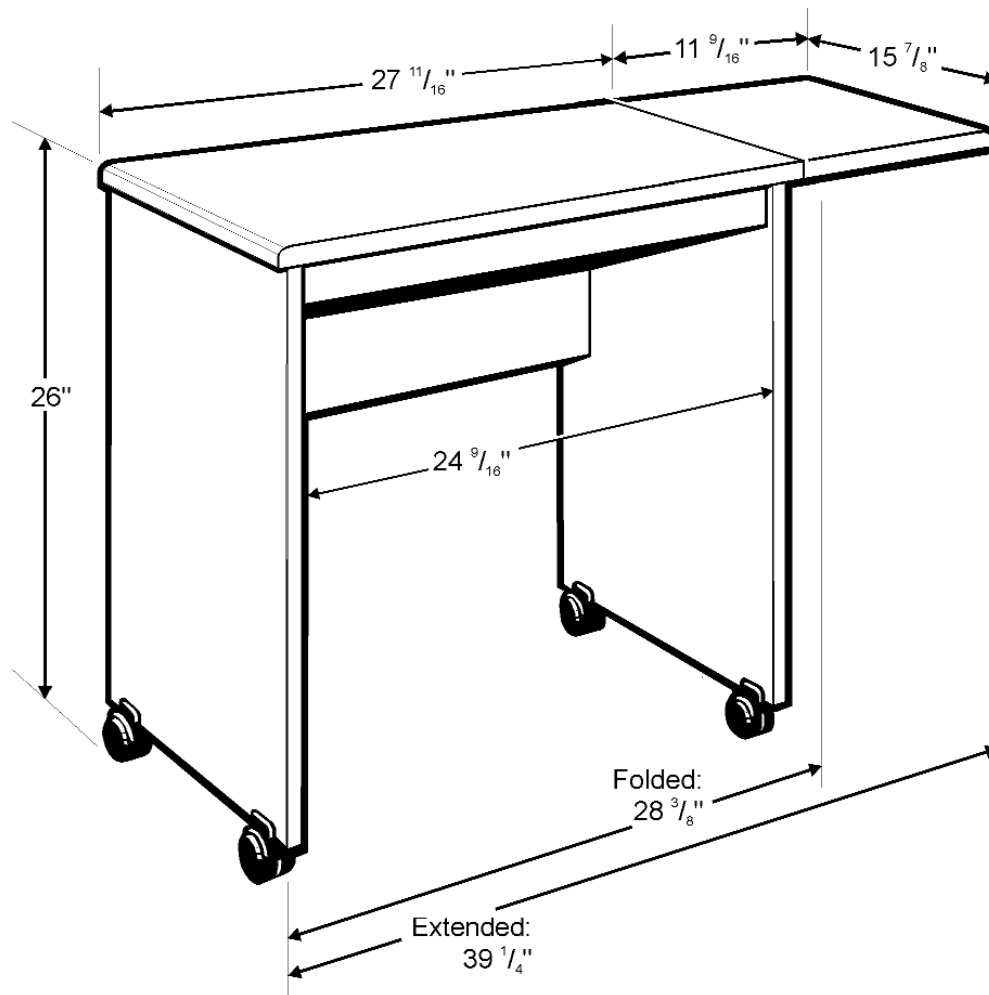

TSS

Typing Stand

Product Specs

- $\frac{3}{4}$ " thermal fused laminate
- Cam and post construction
- Matched edge banding
- Soft form edging on ends of top
- Drop leaf side shelf
- Reinforced 2" casters (2 locking)