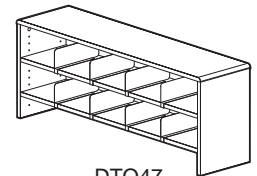

DTO47

All items are F.O.B. Missoula, MT 59802.