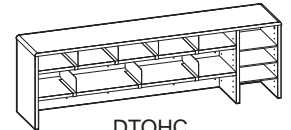

GENERAL LINE

2018 Price List

LITERATURE ORGANIZERS

PAGE 4