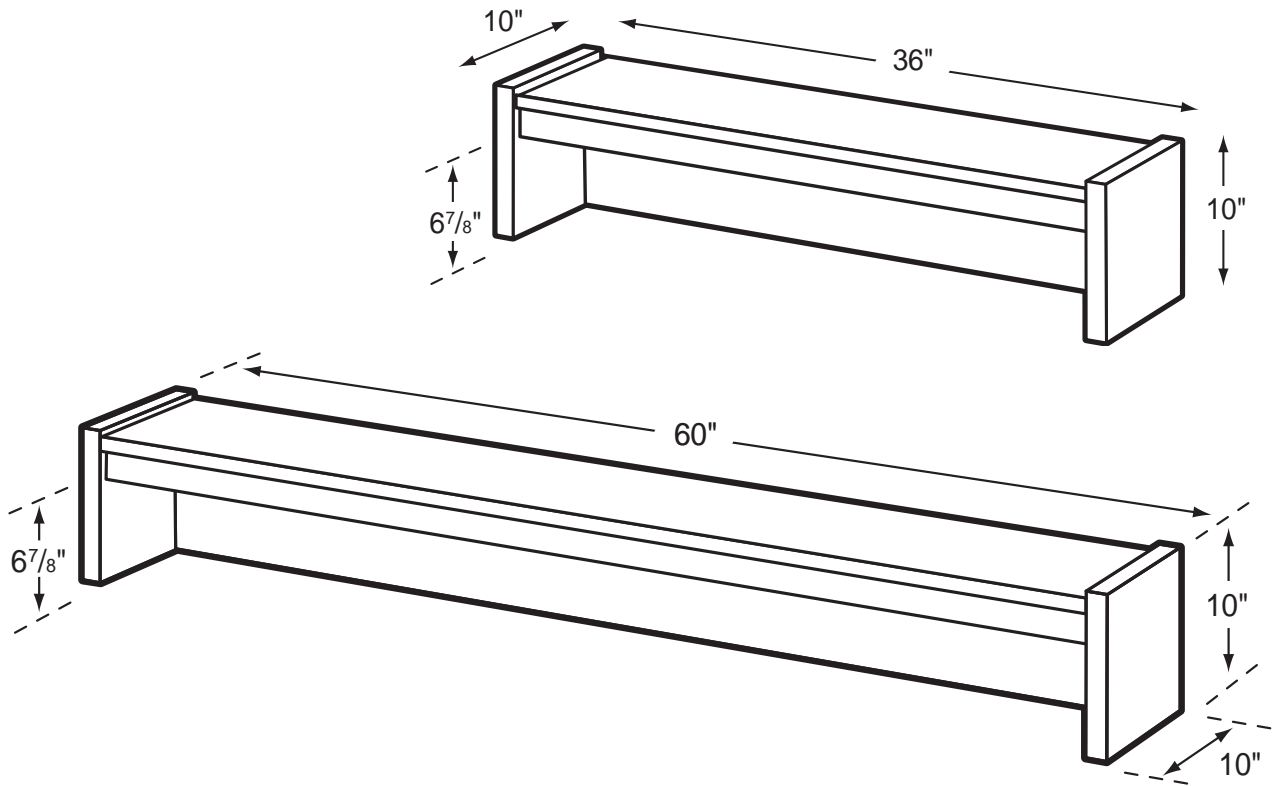

# CD36R CD60R

## 36" - 60" Riser Units

### Product Specs

- 1" thermal fused laminate sides and top
- 3/4" thermal fused laminate back and fascia
- Cam and post construction
- Matched edge banding