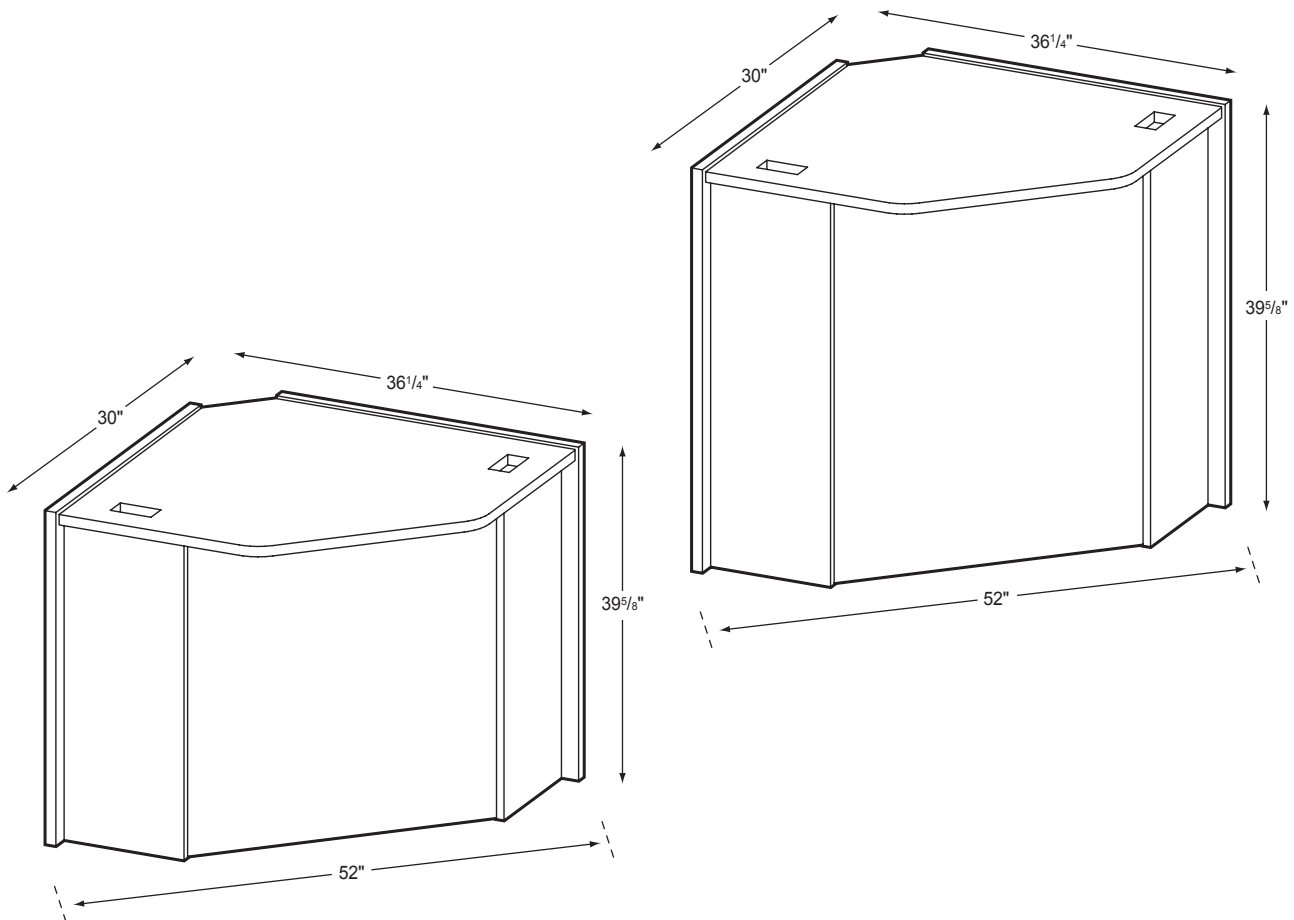

## Radius Corner Connector

### Product Specs

- 1" thermal fused laminate sides and top
- 3/4" thermal fused laminate modesty, shelf and kick
- Cam and post construction
- Matched edge banding
- Four - 2"x 4" grommets with covers
- Adjustable leveling glides