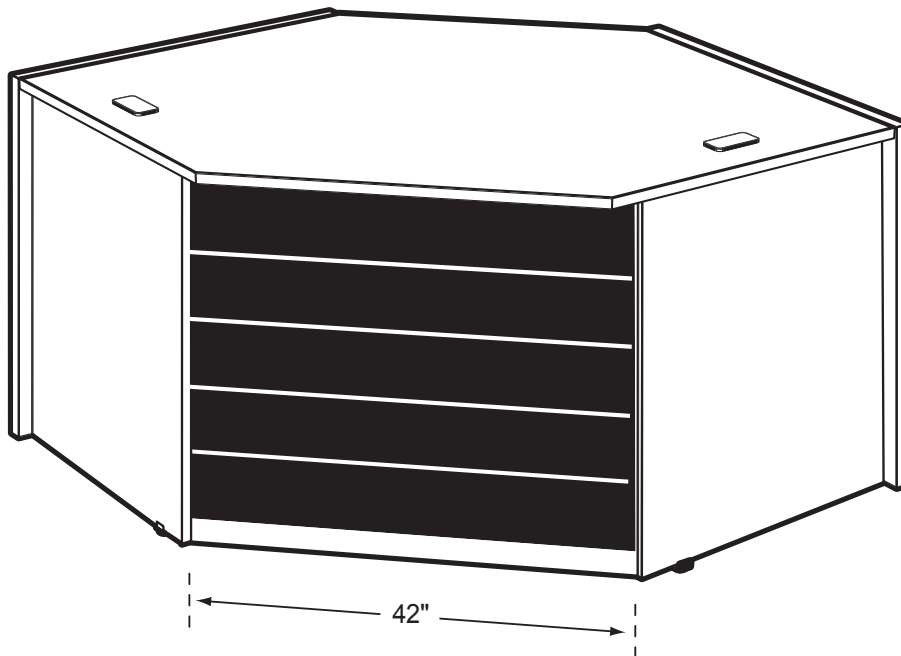

CDSW

Slatwall Accessory

Product Specs

- ¾" thermal fused laminate
- Matched edge banding
- Slot wall sleeves