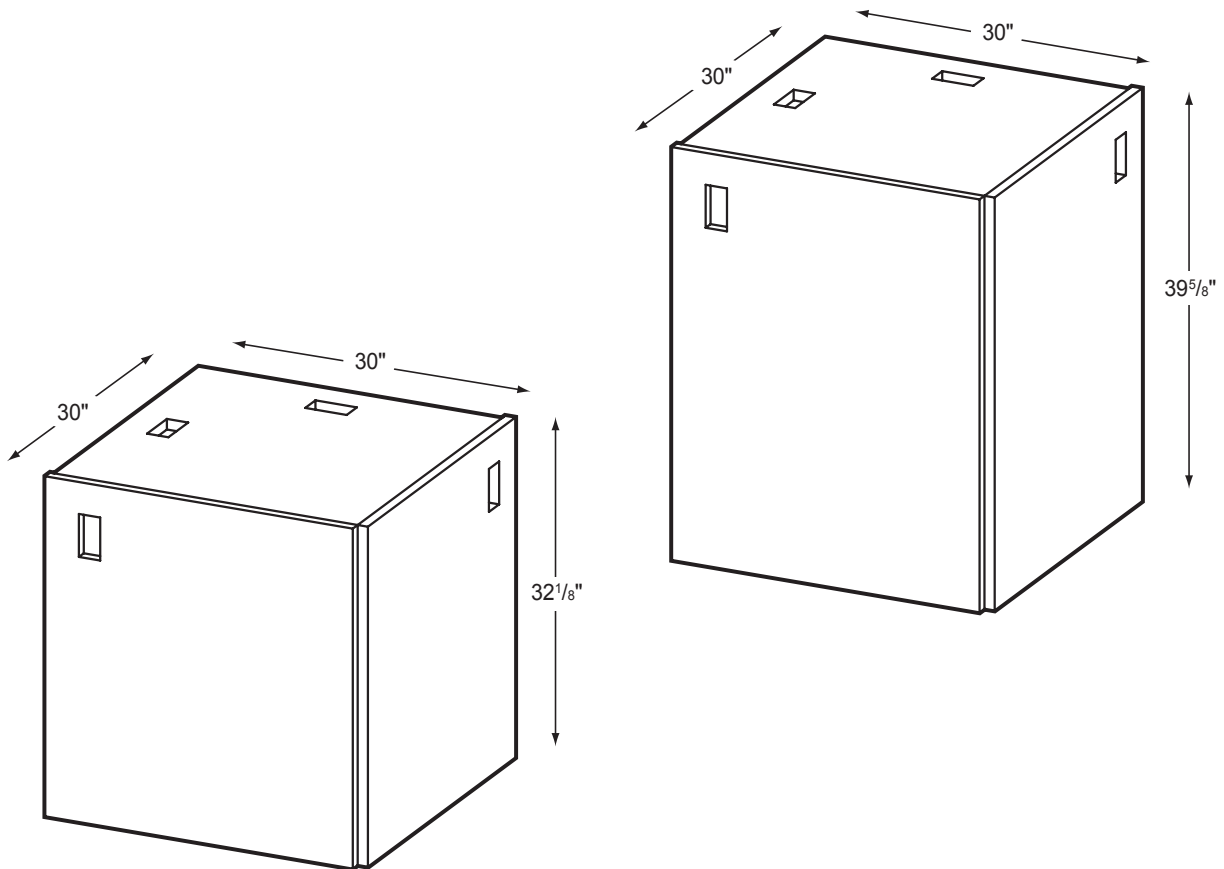

CDCC32-39

Square Corner Connector

Product Specs

- 1" thermal fused laminate sides and top
- 3/4" thermal fused laminate modesties
- Cam and post construction
- Matched edge banding
- Two - 2"x 4" grommets with covers
- Adjustable leveling glides