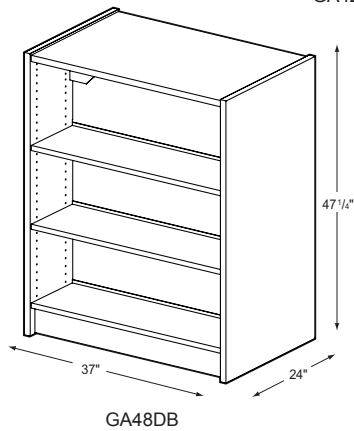

GA-DB

Glacier Alpine Double Faced Shelves

Product Specs

- 1" thermal fused laminate top, sides, bottom and shelves
- 3/4" supports and kicks
- 1/8" printed back
- Matched edge banding
- 18 gage top support
- 16 gage shelf support and book stop
- Powder coat finish
- Cam and post construction
- Tab V locking shelf pins
- Tab V adjustable shelf pins