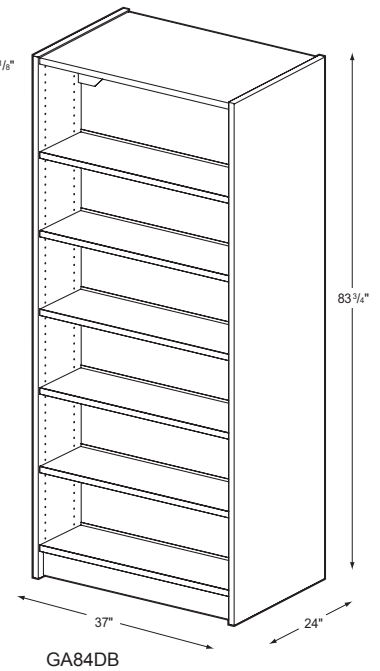

GA-DB

Glacier Alpine Double Faced Shelves

Product Specs

- 1" thermal fused laminate top, sides, bottom and shelves
- 3/4" supports and kicks
- 1/8" printed back
- Matched edge banding
- 18 gage top support
- 16 gage shelf support and book stop
- Powder coat finish
- Cam and post construction
- Tab V locking shelf pins
- Tab V adjustable shelf pins