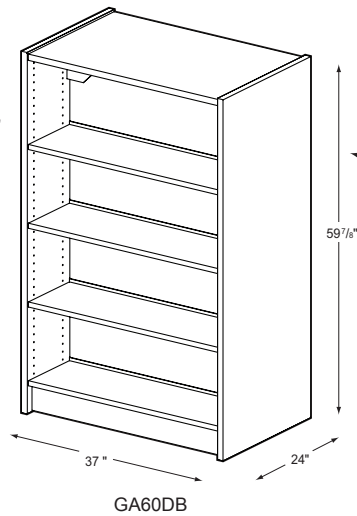

GA-DB

Glacier Alpine Double Faced Shelves

Product Specs

- 1" thermal fused laminate top, sides, bottom and shelves
- 3/4" supports and kicks
- 1/8" printed back
- Matched edge banding
- 18 gage top support
- 16 gage shelf support and book stop
- Powder coat finish
- Cam and post construction
- Tab V locking shelf pins
- Tab V adjustable shelf pins