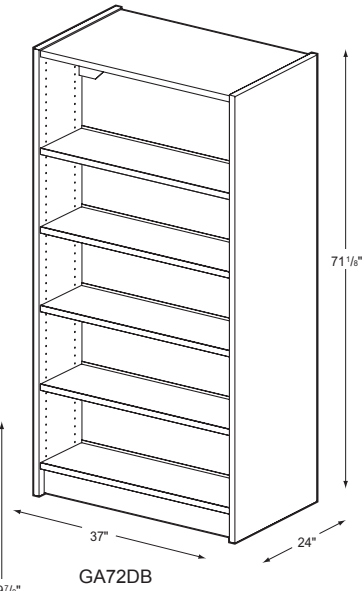

GA-DB

Glacier Alpine Double Faced Shelves

Product Specs

- 1" thermal fused laminate top, sides, bottom and shelves
- 3/4" supports and kicks
- 1/8" printed back
- Matched edge banding
- 18 gage top support
- 16 gage shelf support and book stop
- Powder coat finish
- Cam and post construction
- Tab V locking shelf pins
- Tab V adjustable shelf pins