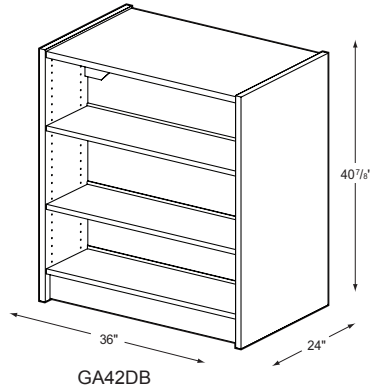

GA-DB

Glacier Alpine Double Faced Shelves

Product Specs

- 1" thermal fused laminate top, sides, bottom and shelves
- 3/4" supports and kicks
- 1/8" printed back
- Matched edge banding
- 18 gage top support
- 16 gage shelf support and book stop
- Powder coat finish
- Cam and post construction
- Tab V locking shelf pins
- Tab V adjustable shelf pins