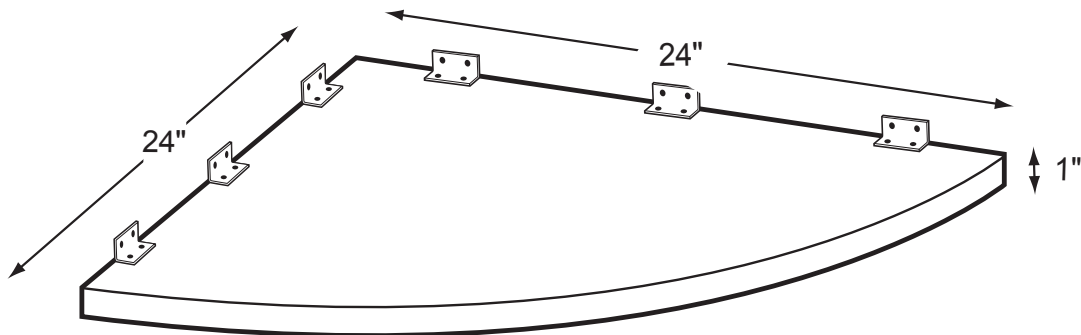

IRONWOOD
MANUFACTURING

GLACIER
LIBRARY FURNITURE

LWRC

Lab Workstation Round Corner Connector

Product Specs

- 1" thermal fused laminate top
- Matched edge banding

0208