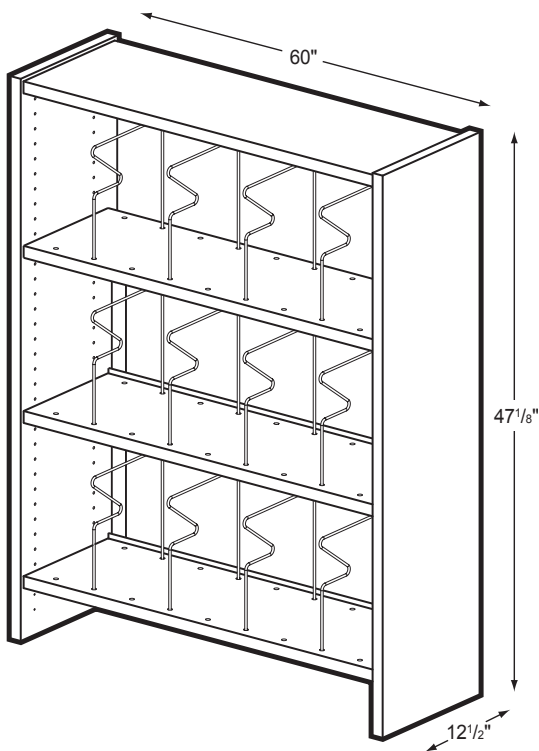

PBS-SB/SA

Picture Book Shelving Single Base/Single Adder

Product Specs

- 1" thermal fused laminate top, sides, bottom and shelves
- Matched edge banding
- 16 gage welded support frame
- 16 gage shelf support and book stop
- Powder coat finish
- Sixteen chrome 5mm book dividers
- Tab V locking shelf pins
- Tab V adjustable shelf pins