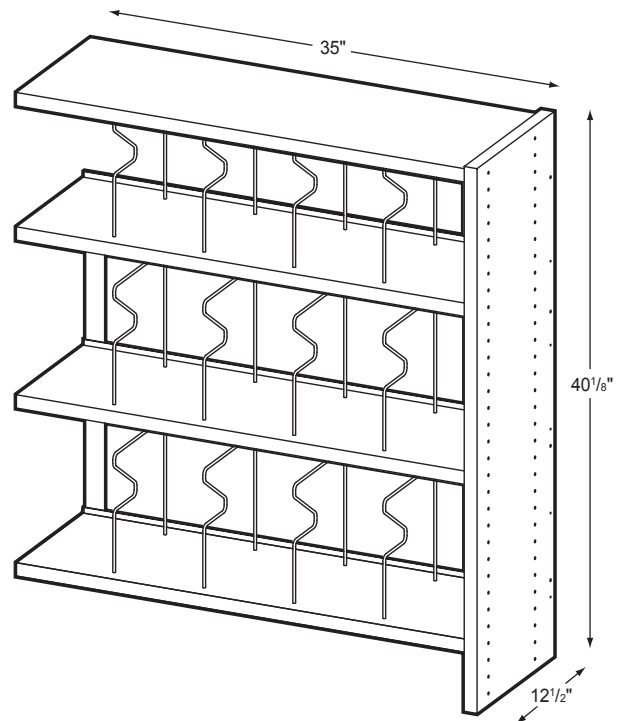

PBS-SB/SA

Picture Book Shelving Single Base/Single Adder

Product Specs

- 1" thermal fused laminate top, sides, bottom and shelves
- Matched edge banding
- 16 gage welded support frame
- 16 gage shelf support and book stop
- Powder coat finish
- Sixteen chrome 5mm book dividers
- Tab V locking shelf pins
- Tab V adjustable shelf pins