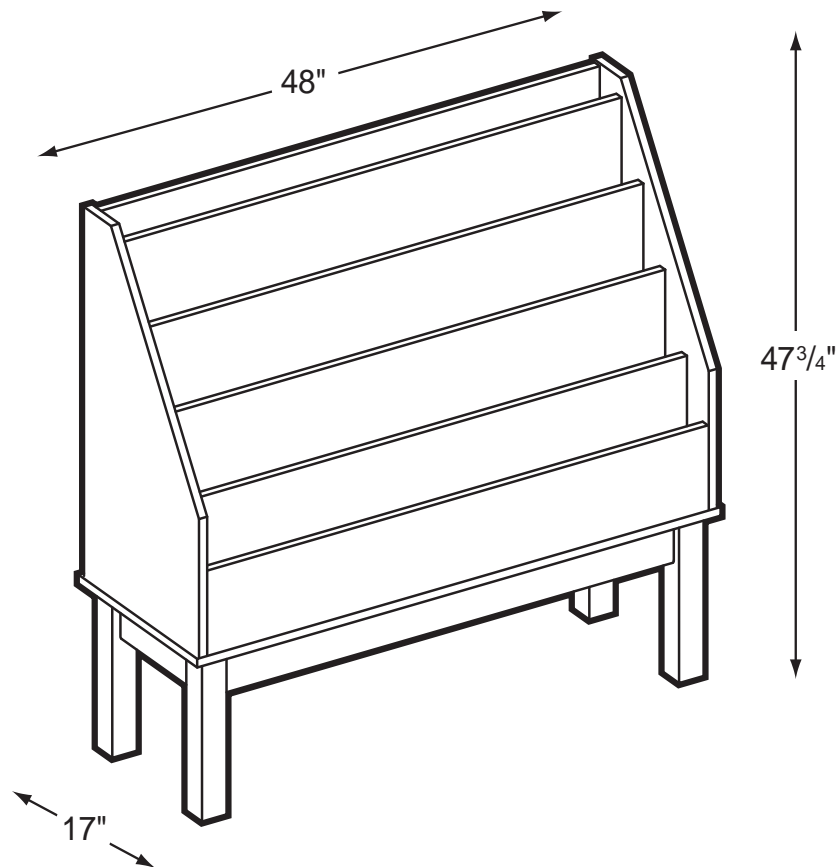

LIBRARY 3000

3003

Magazine Display

Product Specs

- 3/4" thermal fused laminate sides, back and shelf
- 3mm oak edge banding
- 2 - 1/4" solid oak legs
- 14 gauge steel corner brackets
- Adjustable glides
- 4" solid oak skirt