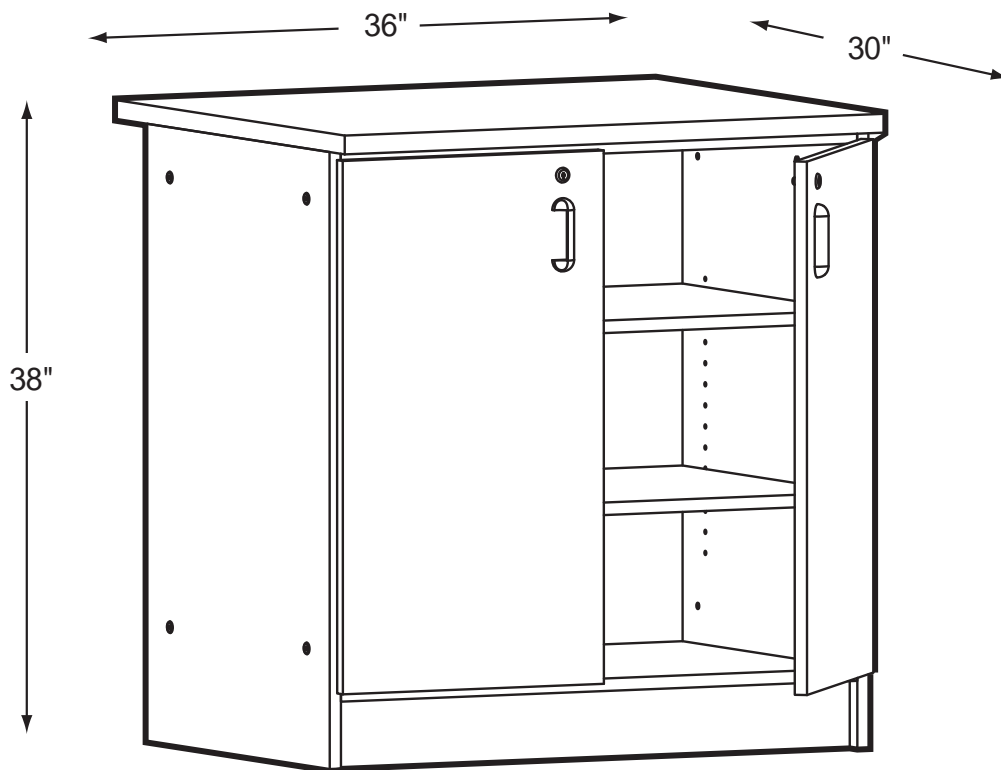

LIBRARY 3000

3101

Closed Storage

Product Specs

- 1" HPL top
- 3/4" thermal fused laminate
- 3mm oak edge banding
- 5mm steel shelf supports
- European concealed hinges
- Hooded oak four fingered pull