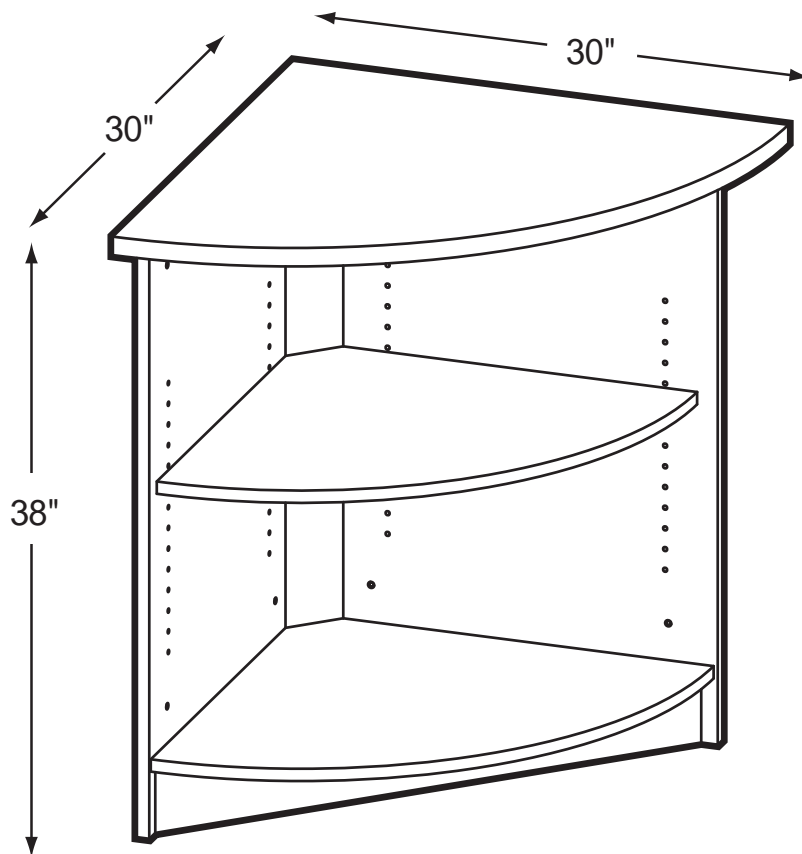

IRONWOOD
MANUFACTURING

LIBRARY 3000

3102

Radius Coner

Product Specs

- 1" HPL top
- 3/4" thermal fused laminate
- 3mm oak edge banding
- 5mm steel shelf supports

0708

Ironwood Manufacturing • P.O. Box 1420 • Missoula, Montana 59806
(406) 721-4747 • (800) 769-5693 • fax (406) 721-8424 • www.ironwoodmfg.com