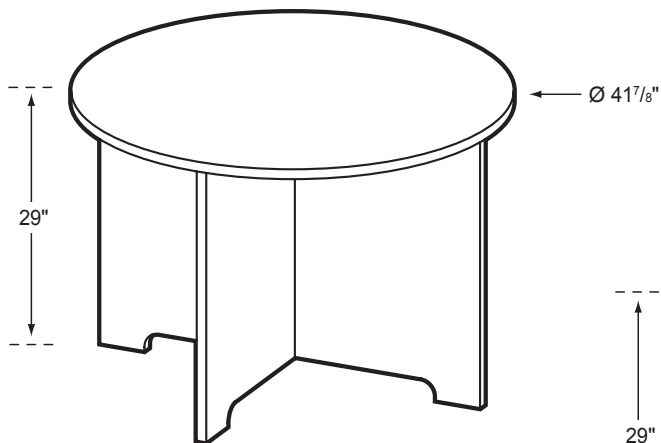

L42-48-60R

Conference Table

Product Specs

- 1" thermal fused laminate top
- Matched edge banding
- X base
- Adjustable leveling glides