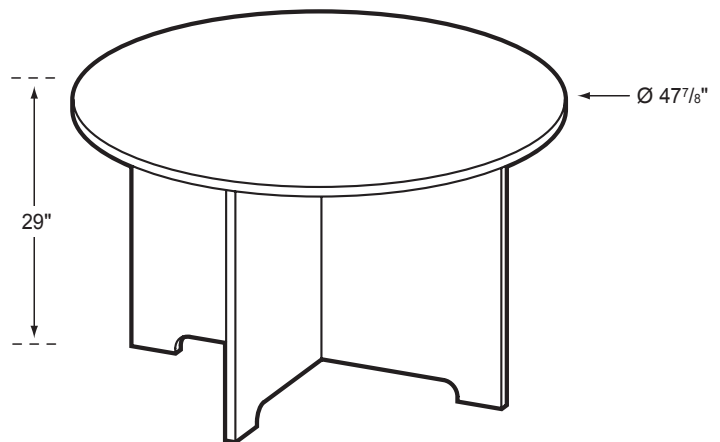

L42-48-60R

Conference Table

Product Specs

- 1" thermal fused laminate top
- Matched edge banding
- X base
- Adjustable leveling glides