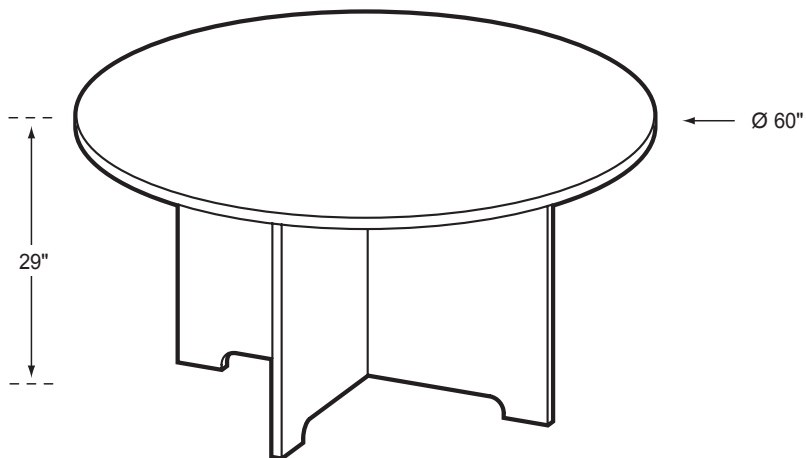

L42-48-60R

Conference Table

Product Specs

- 1" thermal fused laminate top
- Matched edge banding
- X base
- Adjustable leveling glides