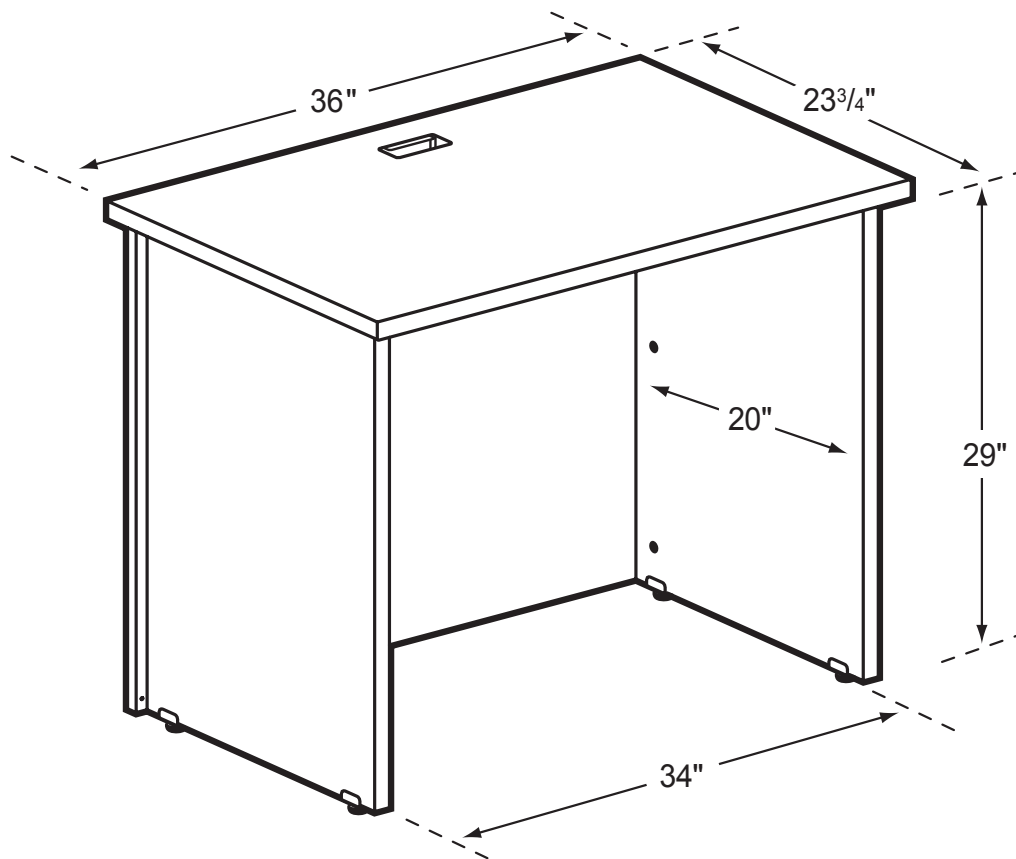

# M2436

## Desk Shell

### Product Specs

- 1" thermal fused laminate sides
- One - 2"x 4" grommets with covers
- Cam and post construction
- Adjustable leveling glides
- Matched edge banding