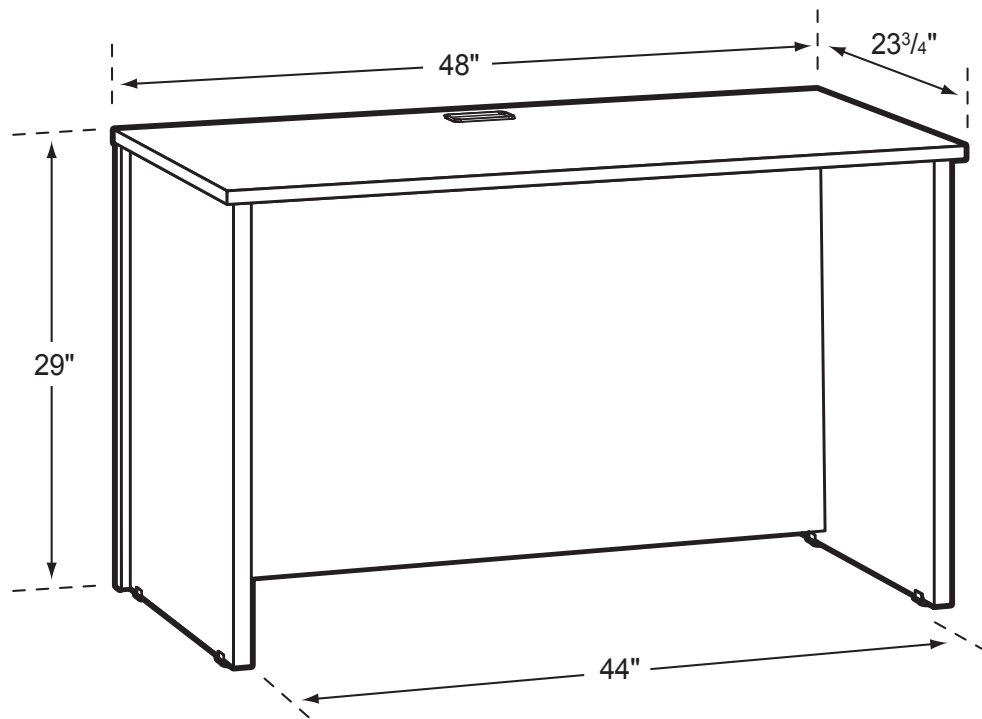

IRONWOOD
MANUFACTURING

M2448

Desk Shell

Product Specs

- 1" thermal fused laminate sides and top
- 3/4" thermal fused laminate modesty
- Cam and post construction
- Matched edge banding
- One - 2"x 4" grommets with covers
- Adjustable leveling glides