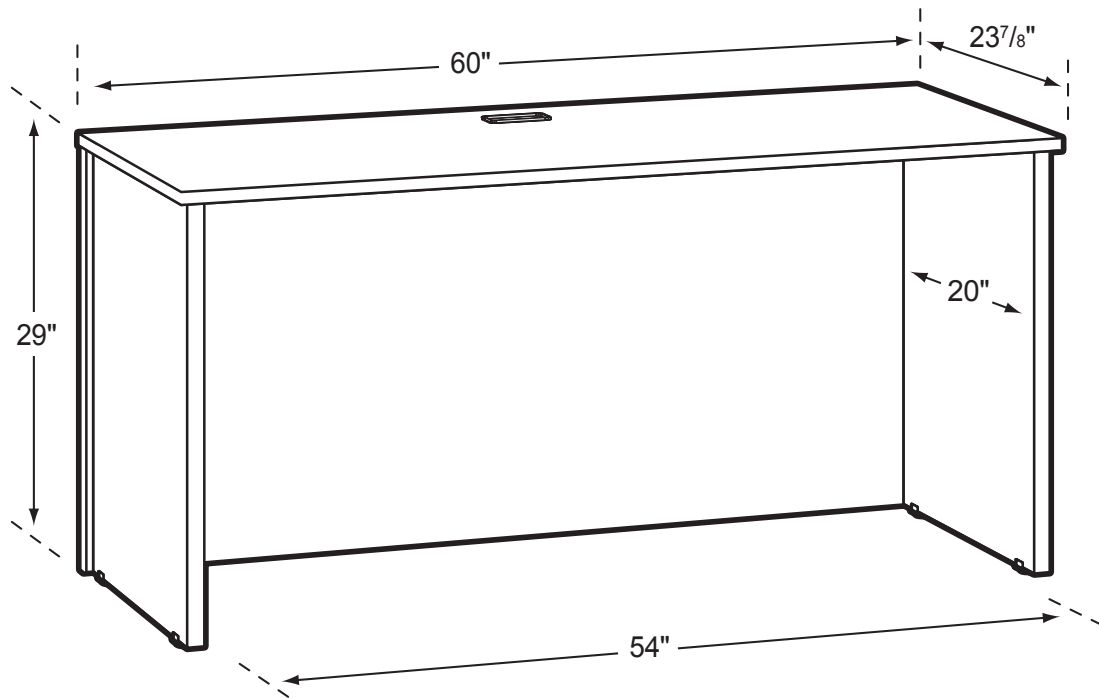

# M2460

## Desk Shell

### Product Specs

- 1" thermal fused laminate sides and top
- 3/4" thermal fused laminate modesty
- Cam and post construction
- Matched edge banding
- One - 2"x 4" grommets with covers
- Adjustable leveling glides