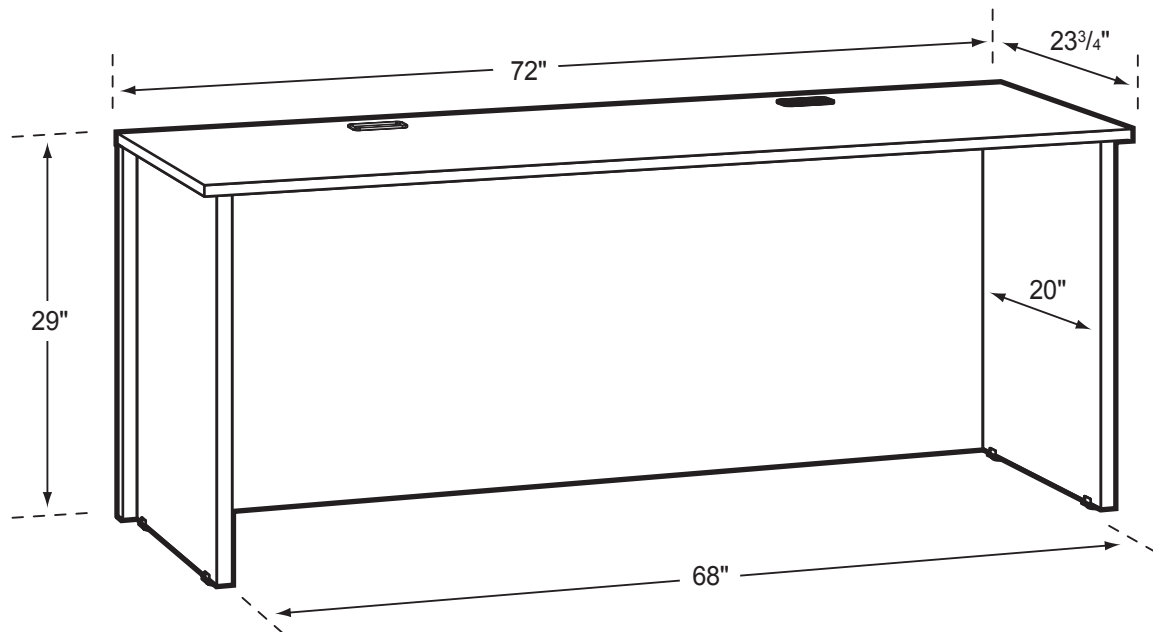

M2472

Desk Shell

Product Specs

- 1" thermal fused laminate sides and top
- 3/4" thermal fused laminate modesty
- Cam and post construction
- Matched edge banding
- Two - 2"x 4" grommets with covers
- Adjustable leveling glides