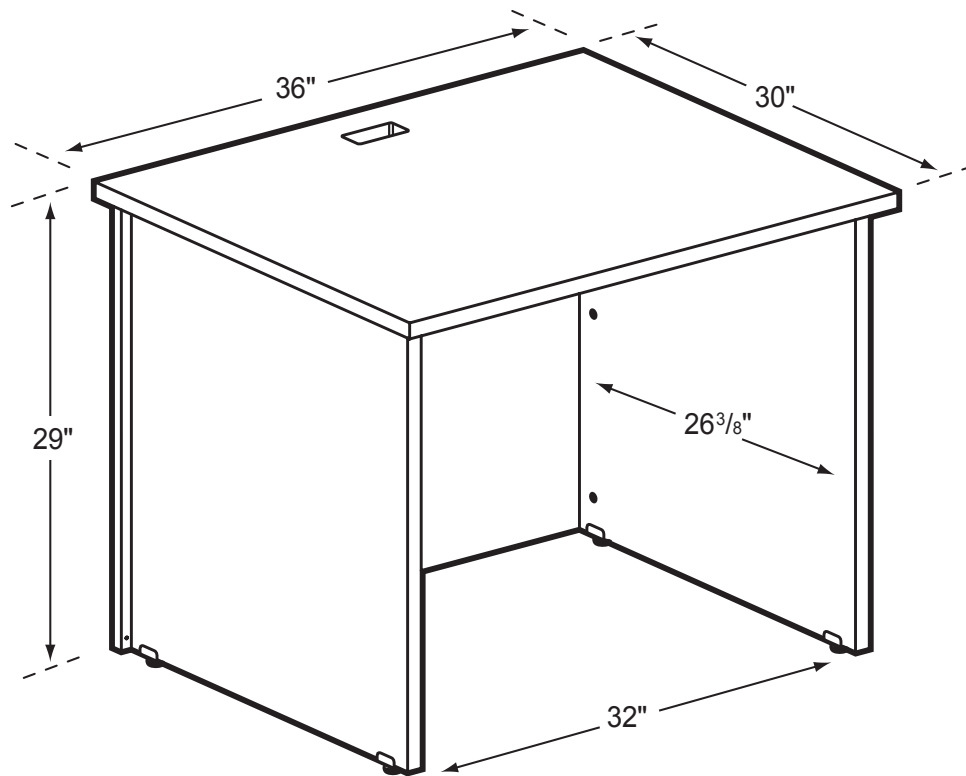

# M3036

## Desk Shell

### Product Specs

- 1" thermal fused laminate sides and top
- $\frac{1}{2}$ " thermal fused laminate modesty
- Cam and post construction
- Matched edge banding
- One - 2"x 4" grommets with covers
- Adjustable leveling glides