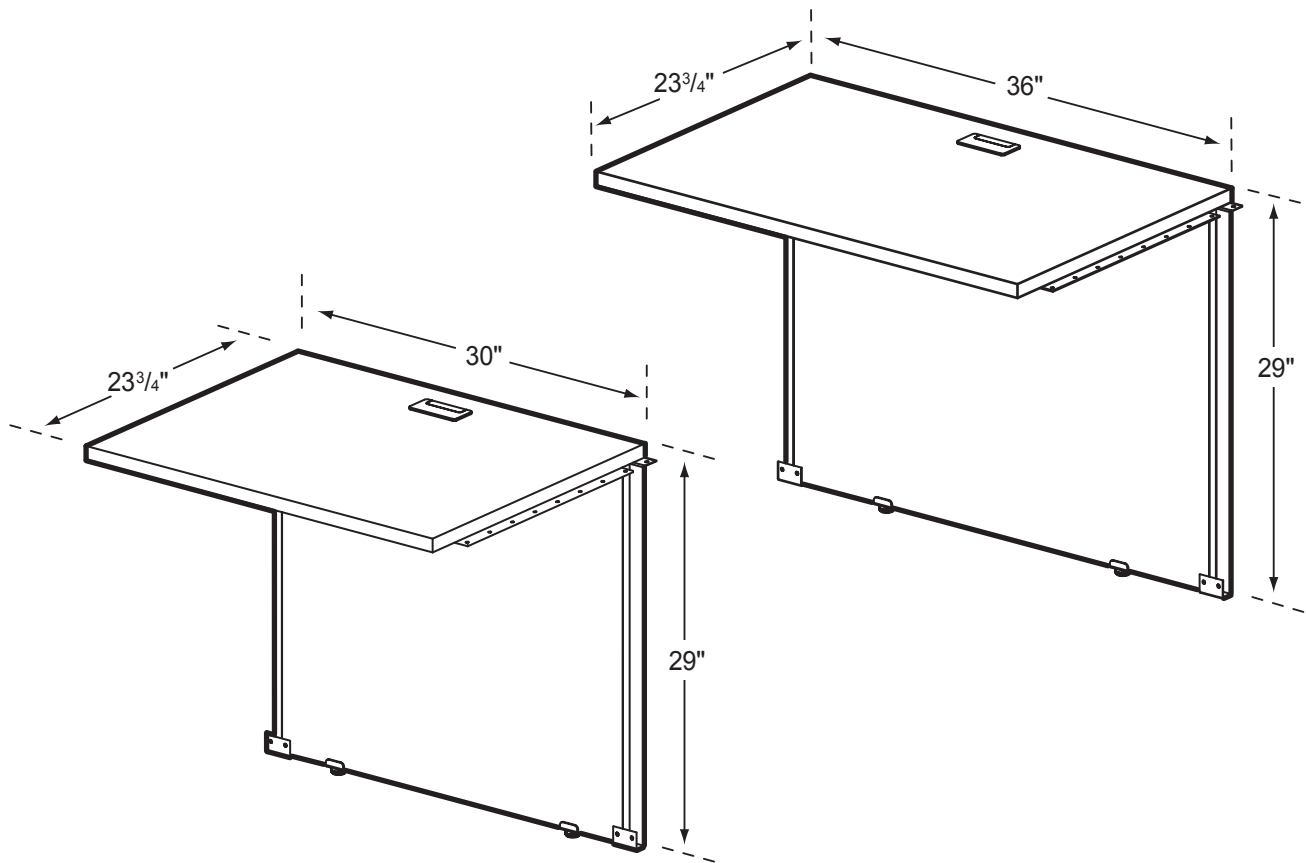

MB2430/MB2436

24" x 30" Bridge
24" x 36" Bridge

Product Specs

- 1" thermal fused laminate top
- 3/4" thermal fused laminate modesty
- Cam and post construction
- Matched edge banding
- One - 2"x 4" grommet with cover
- 10 gage connecting plates
- Adjustable leveling glides