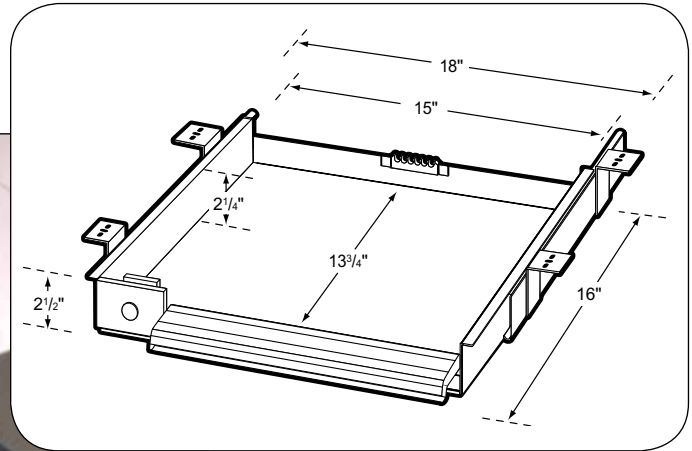

MLAP

Locking Laptop Drawer

Locking tray attaches easily to all Desk Shells, Corner Workstations and Peninsulas in the 3000/2400 Series.

Internal dimensions: W 15" x D 13-3/4" x H 2-1/4"

Model #	Product Size (W x D x H)	Ship Weight (lbs.)	Retail Price
MLAP	18" x 16" x 2-1/2"	16	\$ 357.00