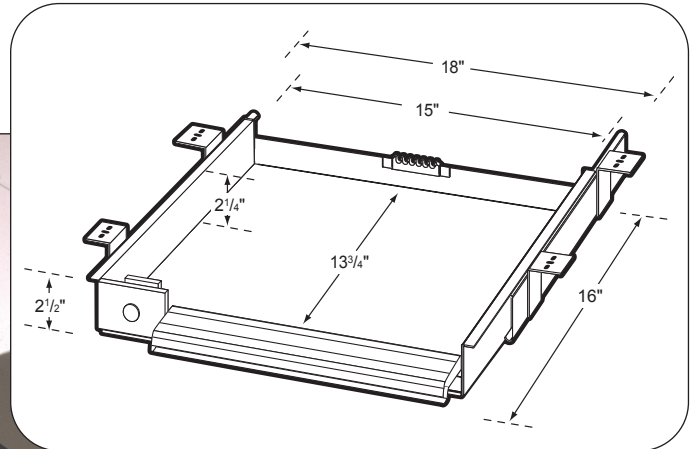

MLAP

Locking Laptop Drawer

Locking tray attaches easily to all Desk Shells, Corner Workstations and Peninsulas in the 3000/2400 Series.

Internal dimensions: W 15" x D 13-3/4" x H 2-1/4"

Model #	Product Size (W x D x H)	Ship Weight (lbs.)	Retail Price
MLAP	18" x 16" x 2-1/2"	16	\$ 339.00