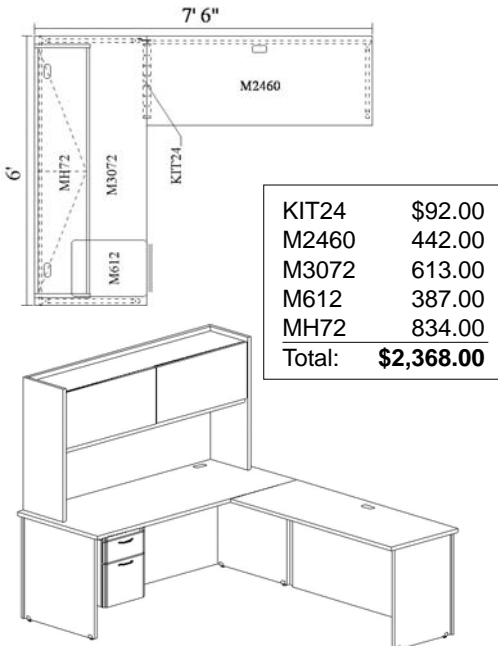

MODULAR

OFFICE FURNITURE CONFIGURATIONS

2400 Corner Hutch Workstation

3000 Conferencing "U"

Secretarial Return with Hutch

Space Saving "U"

M612	\$387.00
MB2436	367.00
MEC72L	817.00
MH72	834.00
MPNF72	611.00
Total:	\$3,016.00

MODULAR

OFFICE FURNITURE CONFIGURATIONS

3000 Corner Hutch Workstation
2400 Double Pedestal Desk

3000 "L" Workstation
2400 Conferencing "U"
