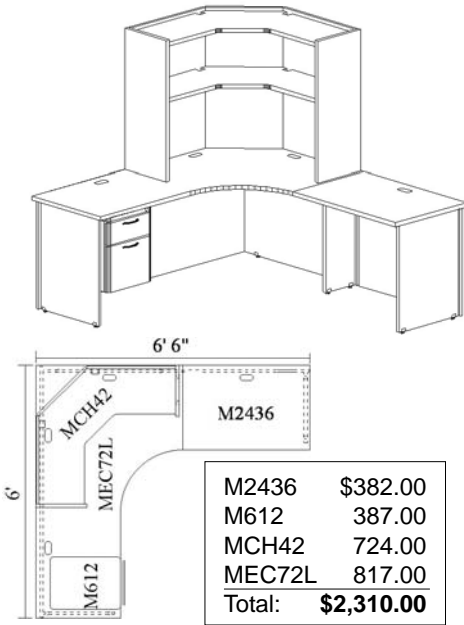

MODULAR

OFFICE FURNITURE CONFIGURATIONS

2400 Corner Hutch Workstation

3000 Conferencing "U"

Secretarial Return with Hutch

Space Saving "U"

M612	\$387.00
MB2436	367.00
MEC72L	817.00
MH72	834.00
MPNF72	611.00
Total:	\$3,016.00

MODULAR

OFFICE FURNITURE CONFIGURATIONS

3000 Corner Hutch Workstation
2400 Double Pedestal Desk

3000 "L" Workstation
2400 Conferencing "U"
