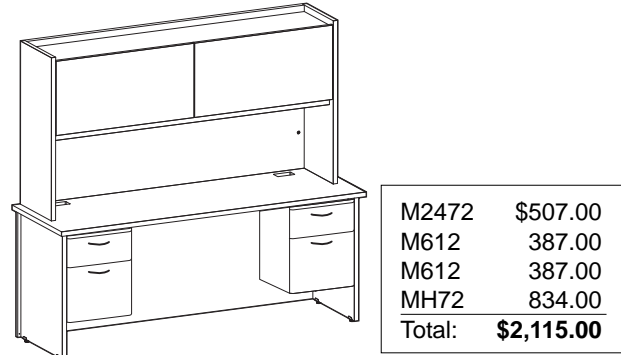

MODULAR

OFFICE FURNITURE CONFIGURATIONS

2400 Corner Hutch Workstation

3000 Conferencing "U"

Secretarial Return with Hutch

Space Saving "U"

M612	\$387.00
MB2436	367.00
MEC72L	817.00
MH72	834.00
MPNF72	611.00
Total:	\$3,016.00

MODULAR

OFFICE FURNITURE CONFIGURATIONS

3000 Corner Hutch Workstation
2400 Double Pedestal Desk

3000 "L" Workstation
2400 Conferencing "U"
