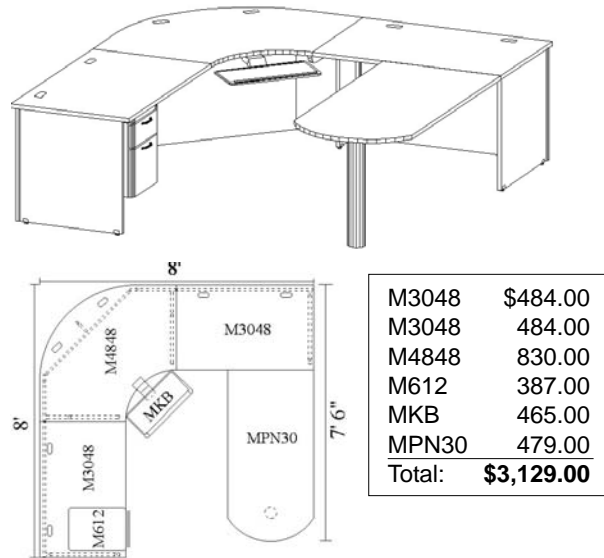

MODULAR

OFFICE FURNITURE CONFIGURATIONS

2400 Corner Hutch Workstation

3000 Conferencing "U"

Secretarial Return with Hutch

Space Saving "U"

M612	\$387.00
MB2436	367.00
MEC72L	817.00
MH72	834.00
MPNF72	611.00
Total:	\$3,016.00

MODULAR

OFFICE FURNITURE CONFIGURATIONS

3000 Corner Hutch Workstation
2400 Double Pedestal Desk

3000 "L" Workstation
2400 Conferencing "U"
