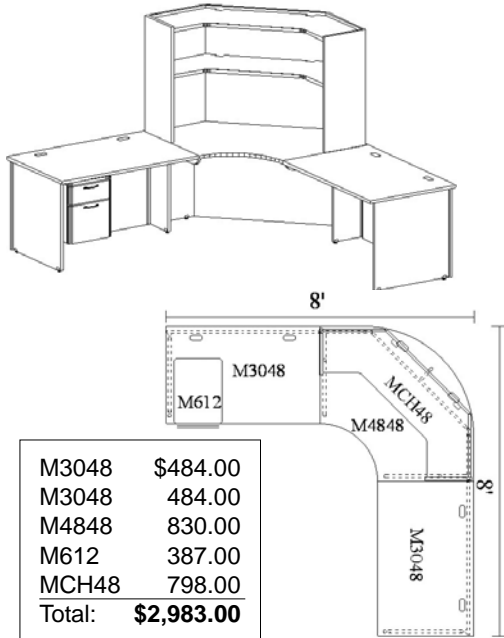

MODULAR

OFFICE FURNITURE CONFIGURATIONS

2400 Corner Hutch Workstation

3000 Conferencing "U"

Secretarial Return with Hutch

Space Saving "U"

M612	\$387.00
MB2436	367.00
MEC72L	817.00
MH72	834.00
MPNF72	611.00
Total:	\$3,016.00

MODULAR

OFFICE FURNITURE CONFIGURATIONS

3000 Corner Hutch Workstation
2400 Double Pedestal Desk

3000 "L" Workstation
2400 Conferencing "U"
