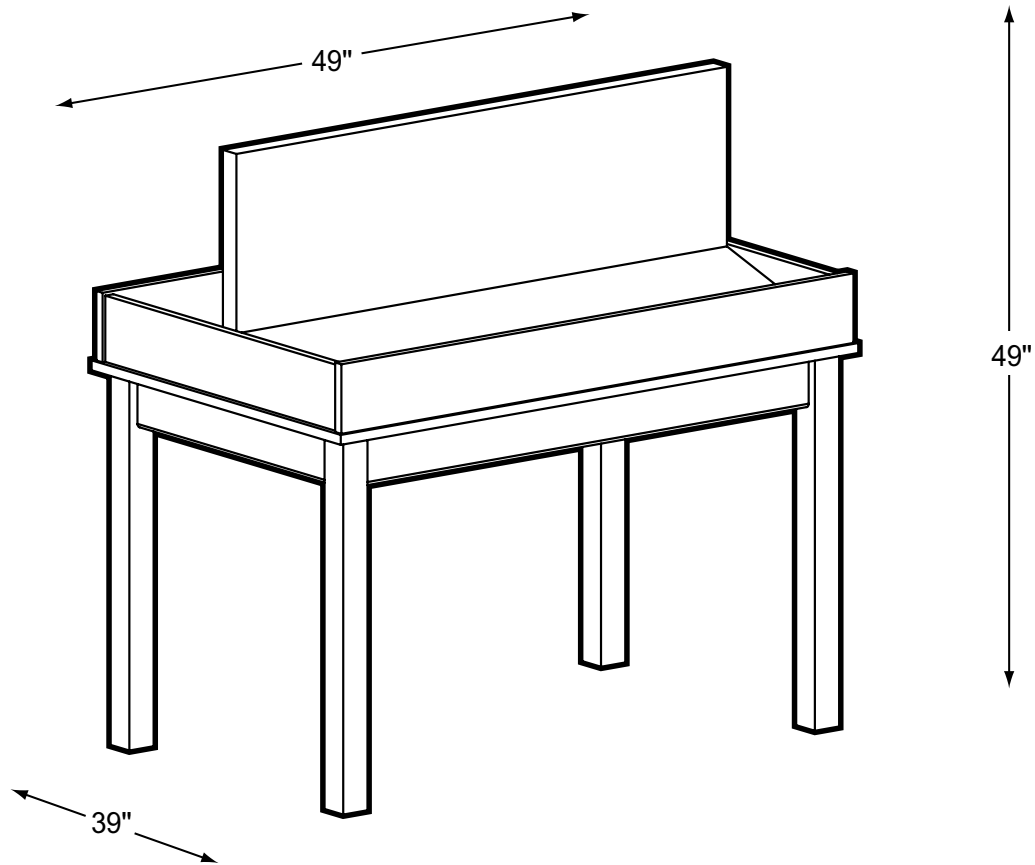

IRONWOOD
MANUFACTURING

VISION SERIES

VS-3001

Book Display

Product Specs

- 3/4" color selected plain sliced veneer
- Natural or Medium finish
- 3mm oak edge banding
- 3/4" x 1 1/2" solid oak molding on leading edges.
- Sloped inset top
- 1 1/2" tack board divider
- Custom finish available per quote