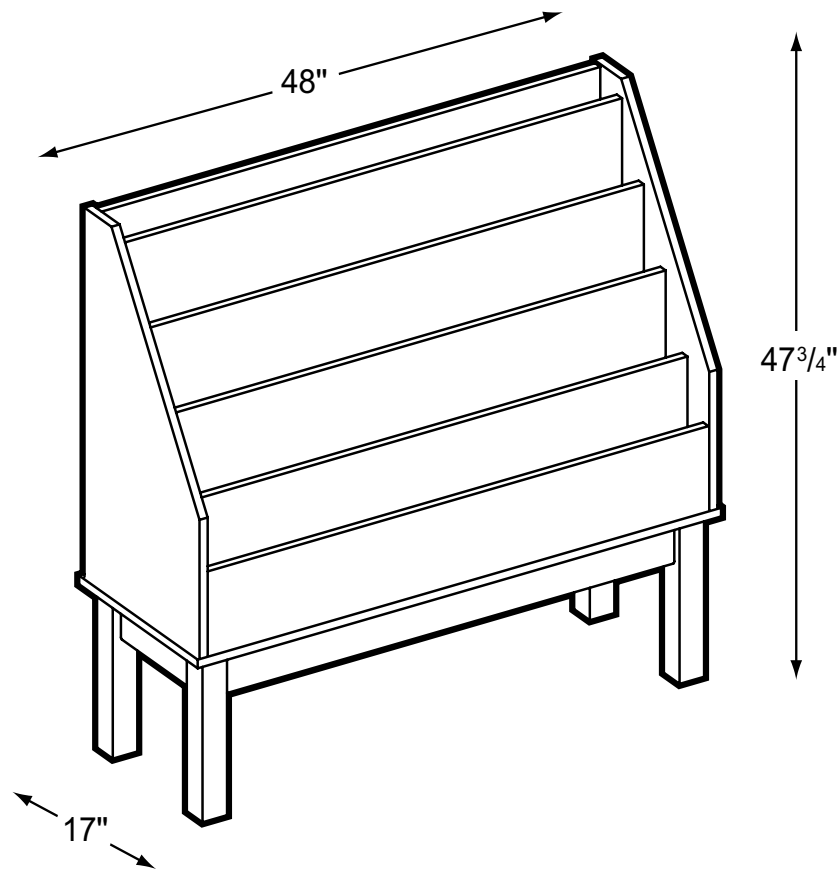

IRONWOOD
MANUFACTURING

VISION SERIES

VS-3003

Magazine Display

Product Specs

- copycopycopycopy
- 3/4" color selected plain sliced veneer
- Natural or Medium finish
- 3mm oak edge banding
- 3/4" x 1 1/2" solid oak molding on leading edges
- 2 1/4" solid oak legs
- 1/4" Leg connector plate
- Adjustable glides
- 2-3/8" solid oak skirt
- Custom finish available per quote