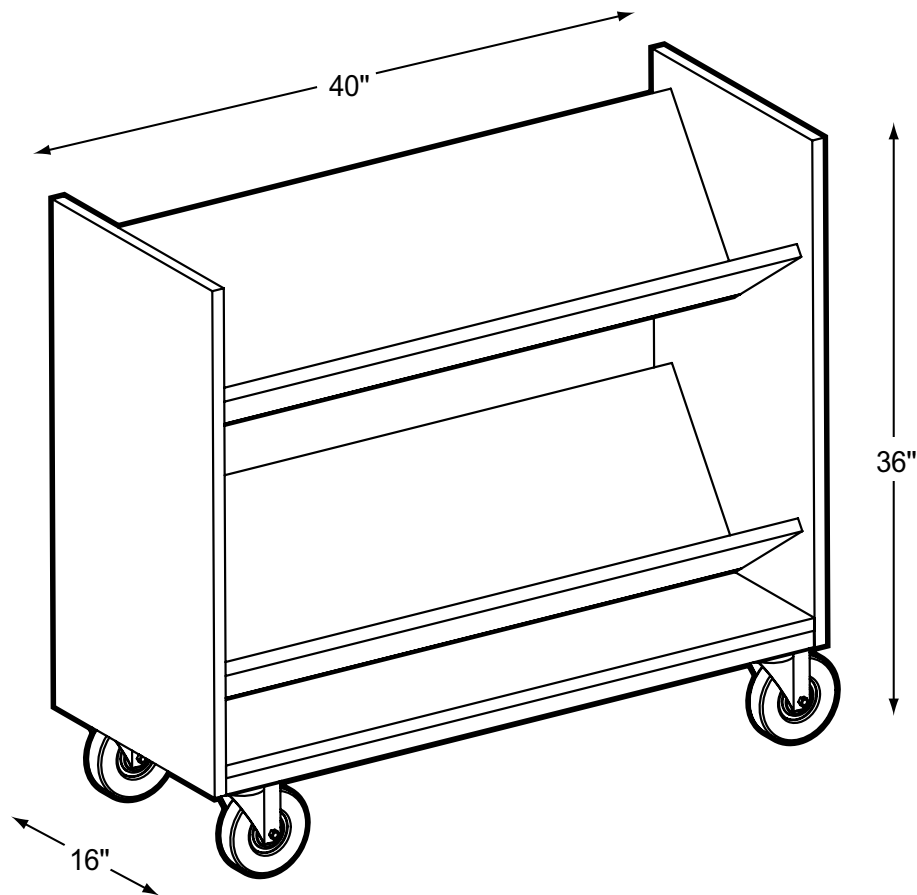

IRONWOOD
MANUFACTURING

VISION SERIES

VS-3017

Encyclopedia Display

Product Specs

- 3/4" color selected plain sliced veneer
- Natural or medium finish
- 3mm oak edge banding
- 3/4" x 1 1/2" solid oak molding on leading edges
- Fully welded unitized bottom frame
- 10 ga. angle iron
- 3/16" caster mounting plates
- 5" casters (2 locking)